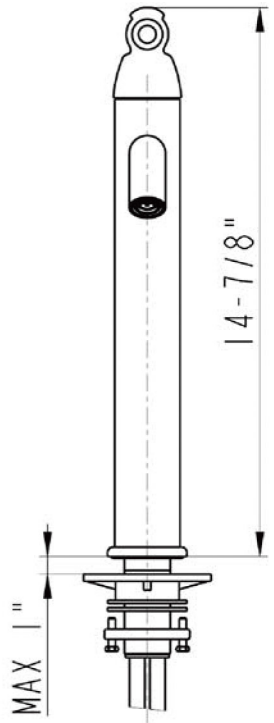

CODE/STANDARD COMPLIANCE
* IAPMO/cUPC LISTED

ITEM # V017WDB OVAL WIRED RIMMED VESSEL

OUTER DIMENSIONS: 17"X12"X5"
INNER DIMENSIONS: 17"X12"X5"
DRAIN SIZE: 1.5" W/O OVERFLOW
MATERIAL GAUGE: 17

IMPORTANT: THIS PRODUCT IS HAND CRAFTED AND SMALL VARIANCES MAY OCCUR. DIMENSIONS MAY VARY UP TO 1/4". DO NOT MAKE ANY INSTALLATION CUTS UNTIL YOU RECEIVE YOUR SINK.

BY PREMIER COPPER PRODUCTS

B-VF01ORB

Traditional Vessel Filler Faucet

FEATURES:

- All Brass Material
- Ceramic Cartridges
- Max Flow Rate: 2.2GPM(8.3LPM) @ 60PSI
- 100% Factory Tested
- Brass Pop-up Available

BY PREMIER COPPER PRODUCTS

PRODUCT SPECIFICATIONS

B-VF01ORB

TRU[™] Faucets

BY PREMIER COPPER PRODUCTS

B-VF01ORB

EXPLODED PARTS VIEW

BY PREMIER COPPER PRODUCTS

B-VF01ORB

PARTS LISTING

15	2090165	HEXAGONAL MOUNTING SCREW
14	2120081	MOUNTING NUT
13	2180126	WASHER
12	2030022	CONNECTER
11	2050167	WASHER
10	2160081	BASE
9	2050093	O-RING
8	2160310	SEAL-RING
7	2700072	SPOUT
6	2860148	STAINLESS STEEL FLEXBLE HOSE
5	2130629	BODY ASSEMBLY
4	2710044	35 CARTRIDGE
3	2110810	RETAINER NUT
2	2110176	CANOPY
1	2750125	HANDLE
NO.	Part NO.	Part Name