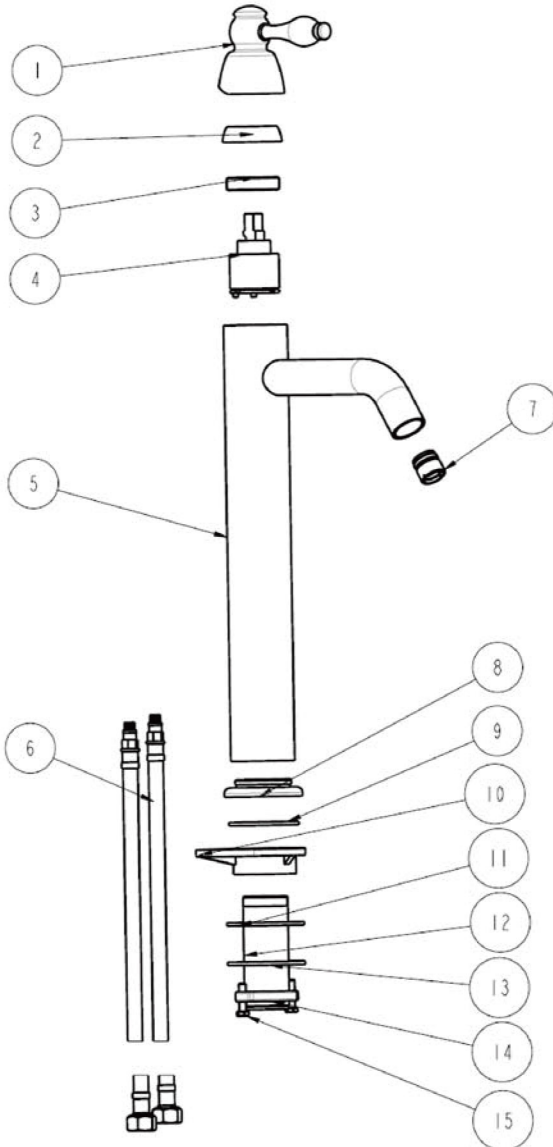

CODE/STANDARD COMPLIANCE
* IAPMO/cUPC LISTED

ITEM # V017WDB OVAL WIRED RIMMED VESSEL

OUTER DIMENSIONS: 17"X12"X5"
INNER DIMENSIONS: 17"X12"X5"
DRAIN SIZE: 1.5" W/O OVERFLOW
MATERIAL GAUGE: 17

IMPORTANT: THIS PRODUCT IS HAND CRAFTED AND SMALL VARIANCES MAY OCCUR. DIMENSIONS MAY VARY UP TO 1/4". DO NOT MAKE ANY INSTALLATION CUTS UNTIL YOU RECEIVE YOUR SINK.

BY PREMIER COPPER PRODUCTS

B-VF01ORB

Traditional Vessel Filler Faucet

FEATURES:

- All Brass Material
- Ceramic Cartridges
- Max Flow Rate: 2.2GPM(8.3LPM) @ 60PSI
- 100% Factory Tested
- Brass Pop-up Available

BY PREMIER COPPER PRODUCTS

PRODUCT SPECIFICATIONS

B-VF01ORB

TRU[™] Faucets

BY PREMIER COPPER PRODUCTS

B-VF01ORB

EXPLODED PARTS VIEW

BY PREMIER COPPER PRODUCTS

B-VF01ORB

PARTS LISTING

15	2090165	HEXAGONAL MOUNTING SCREW
14	2120081	MOUNTING NUT
13	2180126	WASHER
12	2030022	CONNECTER
11	2050167	WASHER
10	2160081	BASE
9	2050093	O-RING
8	2160310	SEAL-RING
7	2700072	SPOUT
6	2860148	STAINLESS STEEL FLEXBLE HOSE
5	2130629	BODY ASSEMBLY
4	2710044	35 CARTRIDGE
3	2110810	RETAINER NUT
2	2110176	CANOPY
1	2750125	HANDLE
NO.	Part NO.	Part Name