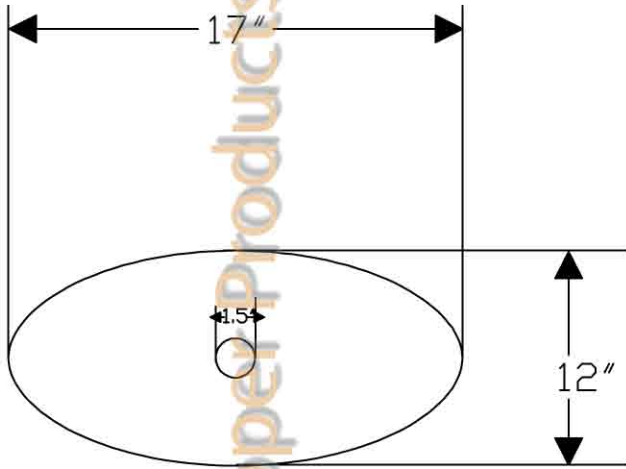

CODE/STANDARD COMPLIANCE
* IAPMO/cUPC LISTED

ITEM # V017WDB OVAL WIRED RIMMED VESSEL

OUTER DIMENSIONS: 17"X12"X5"
INNER DIMENSIONS: 17"X12"X5"
DRAIN SIZE: 1.5" W/O OVERFLOW
MATERIAL GAUGE: 17

IMPORTANT: THIS PRODUCT IS HAND CRAFTED AND SMALL VARIANCES MAY OCCUR. DIMENSIONS MAY VARY UP TO 1/4". DO NOT MAKE ANY INSTALLATION CUTS UNTIL YOU RECEIVE YOUR SINK.