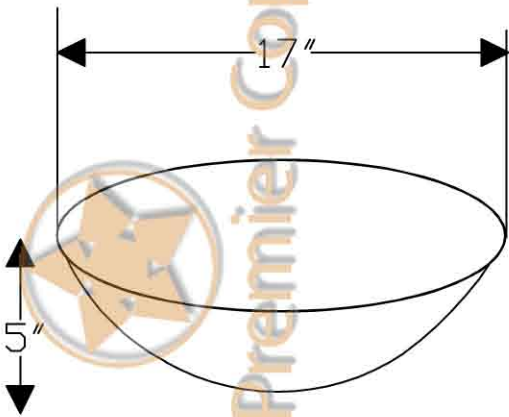

CODE/STANDARD COMPLIANCE
* IAPMO/cUPC LISTED

ITEM # V017WDB OVAL WIRED RIMMED VESSEL

OUTER DIMENSIONS: 17"X12"X5"
INNER DIMENSIONS: 17"X12"X5"
DRAIN SIZE: 1.5" W/O OVERFLOW
MATERIAL GAUGE: 17

IMPORTANT: THIS PRODUCT IS HAND CRAFTED AND SMALL VARIANCES MAY OCCUR. DIMENSIONS MAY VARY UP TO 1/4". DO NOT MAKE ANY INSTALLATION CUTS UNTIL YOU RECEIVE YOUR SINK.