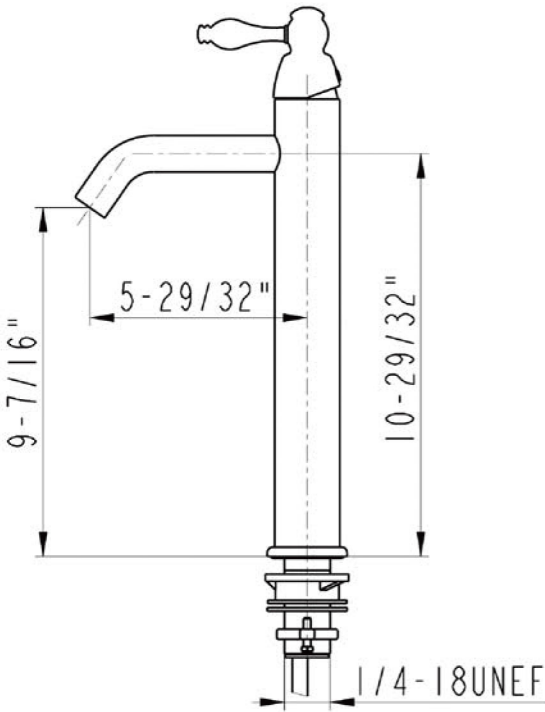

BY PREMIER COPPER PRODUCTS

PRODUCT SPECIFICATIONS

B-VF01ORB