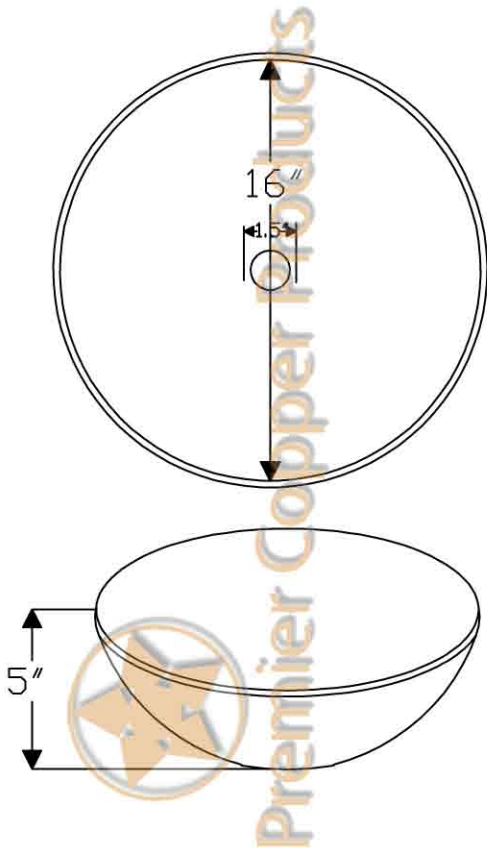

Premier Copper Products

CODE/STANDARD COMPLIANCE

* IAPMO/cUPC LISTED

ITEM # PV16RDB ROUND HAND FORGED OLD WORLD COPPER VESSEL SINK

OUTER DIMENSIONS: 16"X16"X5"

DRAIN SIZE: 1.5"

FINISH: OIL RUBBED BRONZE

IMPORTANT: THIS PRODUCT IS HAND CRAFTED AND SMALL VARIANCES MAY OCCUR. DIMENSIONS MAY VARY UP TO 1/4". DO NOT MAKE ANY INSTALLATION CUTS UNTIL YOU RECEIVE YOUR SINK.

BY PREMIER COPPER PRODUCTS

B-VF01ORB

Traditional Vessel Filler Faucet

FEATURES:

- All Brass Material
- Ceramic Cartridges
- Max Flow Rate: 2.2GPM(8.3LPM) @ 60PSI
- 100% Factory Tested
- Brass Pop-up Available