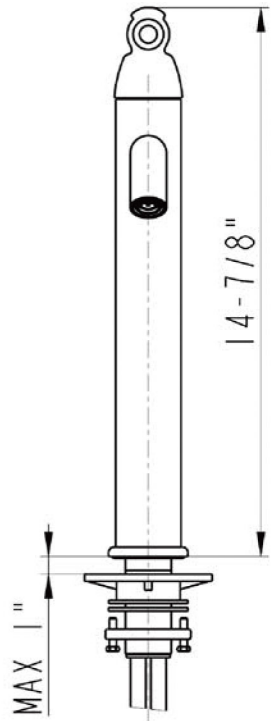

Premier Copper Products

CODE/STANDARD COMPLIANCE

* IAPMO/cUPC LISTED

ITEM # PV16RDB ROUND HAND FORGED OLD WORLD COPPER VESSEL SINK

OUTER DIMENSIONS: 16"X16"X5"

DRAIN SIZE: 1.5"

FINISH: OIL RUBBED BRONZE

IMPORTANT: THIS PRODUCT IS HAND CRAFTED AND SMALL VARIANCES MAY OCCUR. DIMENSIONS MAY VARY UP TO 1/4". DO NOT MAKE ANY INSTALLATION CUTS UNTIL YOU RECEIVE YOUR SINK.

BY PREMIER COPPER PRODUCTS

B-VF01ORB

Traditional Vessel Filler Faucet

FEATURES:

- All Brass Material
- Ceramic Cartridges
- Max Flow Rate: 2.2GPM(8.3LPM) @ 60PSI
- 100% Factory Tested
- Brass Pop-up Available

BY PREMIER COPPER PRODUCTS

PRODUCT SPECIFICATIONS

B-VF01ORB

TRU[™] Faucets

BY PREMIER COPPER PRODUCTS

B-VF01ORB

EXPLODED PARTS VIEW

BY PREMIER COPPER PRODUCTS

B-VF01ORB

PARTS LISTING

15	2090165	HEXAGONAL MOUNTING SCREW
14	2120081	MOUNTING NUT
13	2180126	WASHER
12	2030022	CONNECTER
11	2050167	WASHER
10	2160081	BASE
9	2050093	O-RING
8	2160310	SEAL-RING
7	2700072	SPOUT
6	2860148	STAINLESS STEEL FLEXBLE HOSE
5	2130629	BODY ASSEMBLY
4	2710044	35 CARTRIDGE
3	2110810	RETAINER NUT
2	2110176	CANOPY
1	2750125	HANDLE
NO.	Part NO.	Part Name