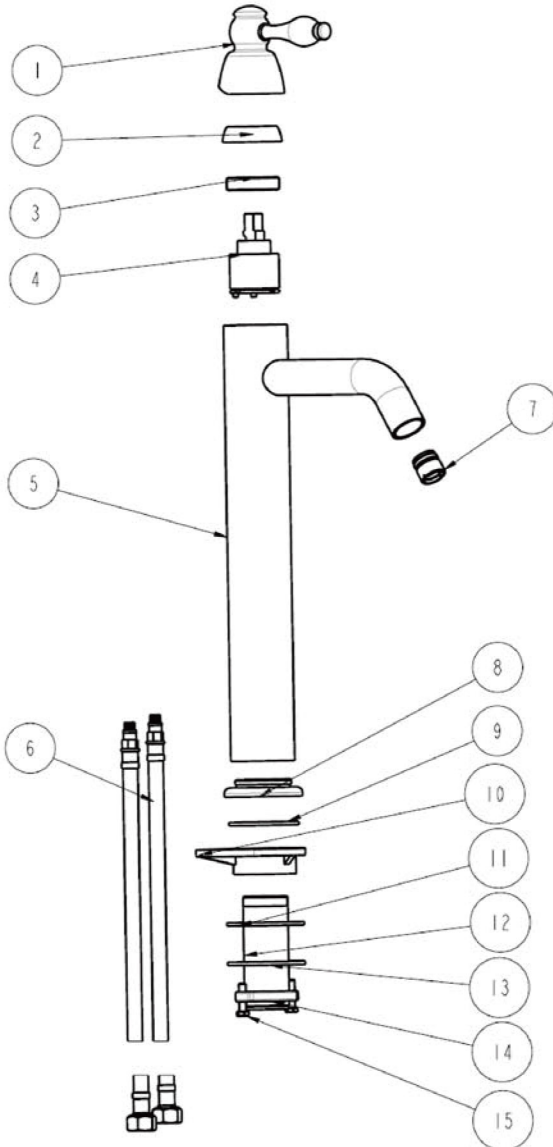

Premier Copper Products

CODE/STANDARD COMPLIANCE

* IAPMO/cUPC LISTED

ITEM # PV16RDB ROUND HAND FORGED OLD WORLD COPPER VESSEL SINK

OUTER DIMENSIONS: 16"X16"X5"

DRAIN SIZE: 1.5"

FINISH: OIL RUBBED BRONZE

IMPORTANT: THIS PRODUCT IS HAND CRAFTED AND SMALL VARIANCES MAY OCCUR. DIMENSIONS MAY VARY UP TO 1/4". DO NOT MAKE ANY INSTALLATION CUTS UNTIL YOU RECEIVE YOUR SINK.

BY PREMIER COPPER PRODUCTS

B-VF01ORB

Traditional Vessel Filler Faucet

FEATURES:

- All Brass Material
- Ceramic Cartridges
- Max Flow Rate: 2.2GPM(8.3LPM) @ 60PSI
- 100% Factory Tested
- Brass Pop-up Available

BY PREMIER COPPER PRODUCTS

PRODUCT SPECIFICATIONS

B-VF01ORB

TRU[™] Faucets

BY PREMIER COPPER PRODUCTS

B-VF01ORB

EXPLODED PARTS VIEW

BY PREMIER COPPER PRODUCTS

B-VF01ORB

PARTS LISTING

15	2090165	HEXAGONAL MOUNTING SCREW
14	2120081	MOUNTING NUT
13	2180126	WASHER
12	2030022	CONNECTER
11	2050167	WASHER
10	2160081	BASE
9	2050093	O-RING
8	2160310	SEAL-RING
7	2700072	SPOUT
6	2860148	STAINLESS STEEL FLEXBLE HOSE
5	2130629	BODY ASSEMBLY
4	2710044	35 CARTRIDGE
3	2110810	RETAINER NUT
2	2110176	CANOPY
1	2750125	HANDLE
NO.	Part NO.	Part Name