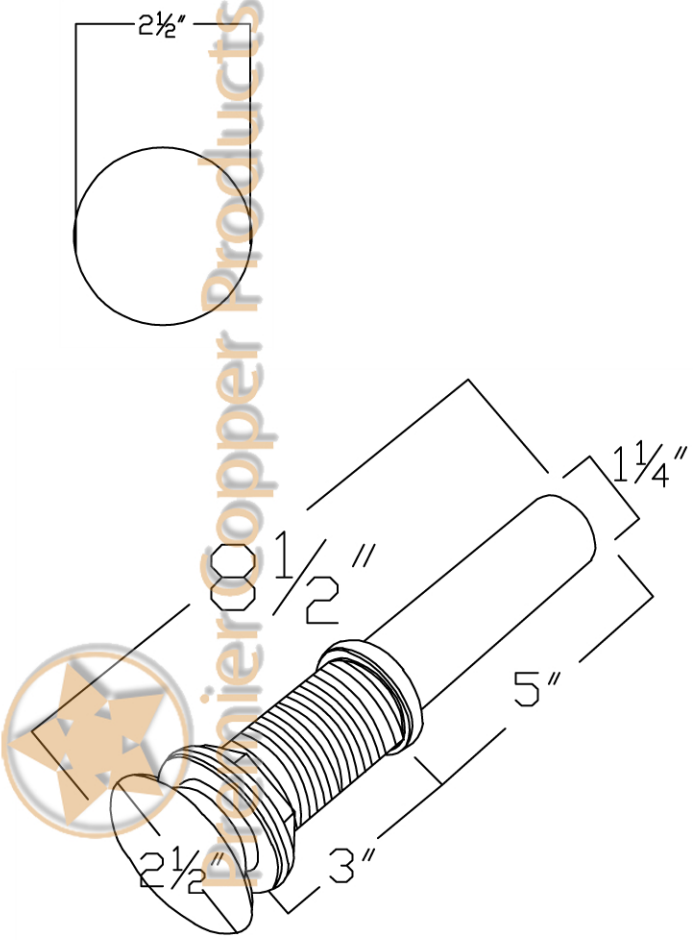

ITEM # D-208ORB

1.5" NON-OVERFLOW POP-UP DRAIN

COLOR: OIL RUBBED BRONZE
SIZE: 1.5"