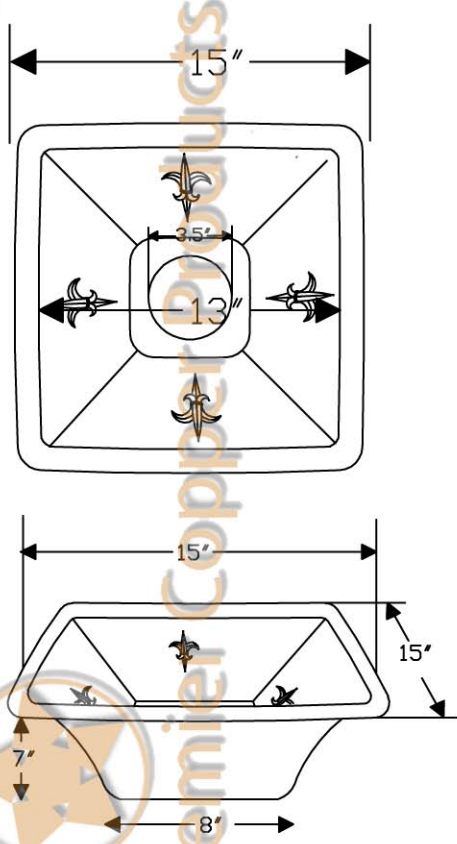

# ITEM # BS15FDB3 15" SQUARE FLEUR DE LIS BAR

CODE/STANDARD COMPLIANCE

\* IAPMO/cUPC LISTED

OUTER DIMENSIONS: 15"X15"X7"

INNER DIMENSIONS: 13"X13"X7"

DRAIN SIZE: 3.5" PREP STANDARD

MATERIAL GAUGE: 16

**IMPORTANT:** THIS PRODUCT IS HAND CRAFTED AND SMALL VARIANCES MAY OCCUR. DIMENSIONS MAY VARY UP TO 1/4". DO NOT MAKE ANY INSTALLATION CUTS UNTIL YOU RECEIVE YOUR SINK.