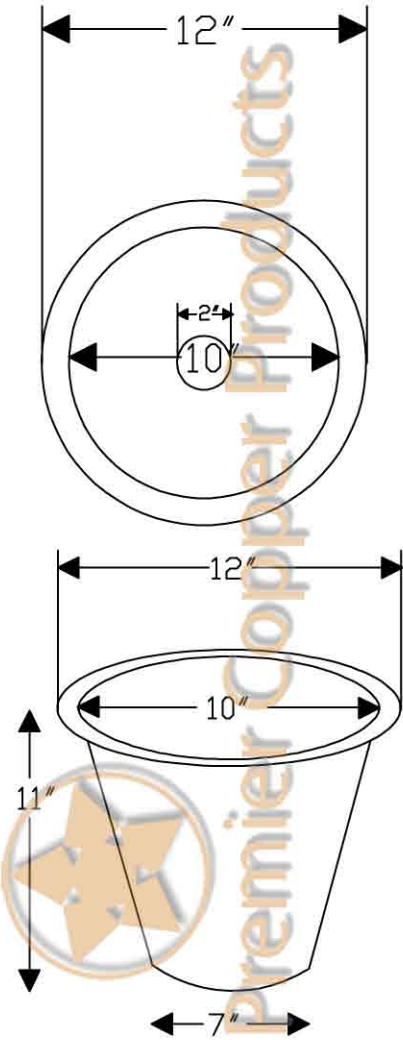

# ITEM # BR12WDB 12" ROUND CHAMPAGNE BAR/PREP SINK

CODE/STANDARD COMPLIANCE

\* IAPMO/cUPC LISTED

OUTER DIMENSIONS: 12"X11"  
INNER DIMENSIONS: 10"X11"  
DRAIN SIZE: 2" BAR STANDARD  
MATERIAL GAUGE: 17

**IMPORTANT:** THIS PRODUCT IS HAND CRAFTED AND SMALL VARIANCES MAY OCCUR. DIMENSIONS MAY VARY UP TO 1/4". DO NOT MAKE ANY INSTALLATION CUTS UNTIL YOU RECEIVE YOUR SINK.