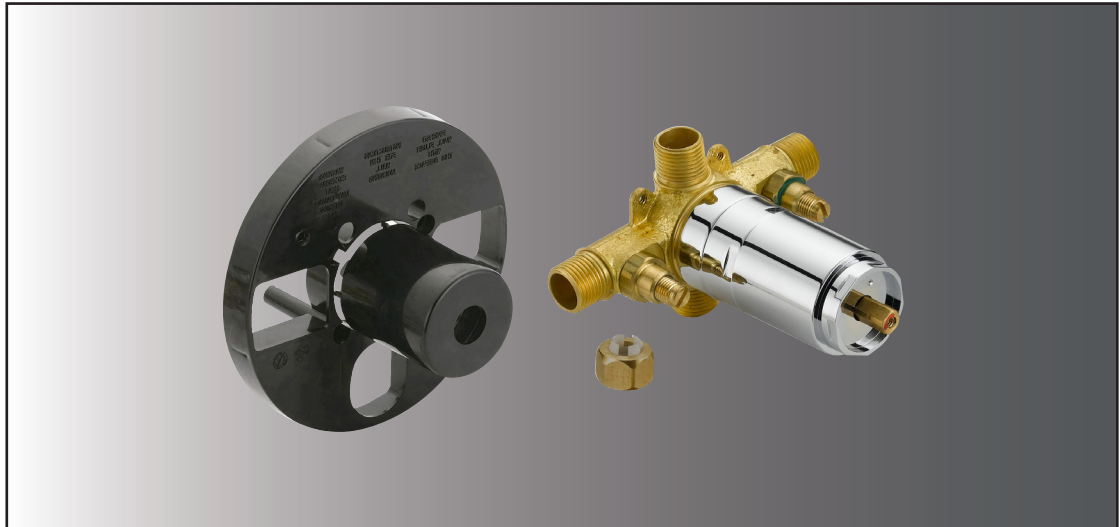

# **Universal Pressure Balancing Valve Body**

## **FEATURES & BENEFITS**

- Washerless Cartridge
- Sweat & IPS Connections
- Integral Stops

OPSR-799WS  
Chrome Finish

# Universal Pressure Balancing Valve Body

No.	Name	Part No.
1	Screw Set (3/16" -24 * 2-3/16" L)	A608519
2	Plaster Guard	A127211KP
3	Sleeve	A103322
4	Retainer Nut	A103310
5	Washerless Cartridge Assembly	A507902
6	Check Valve	A603120
7	Plug	A028452