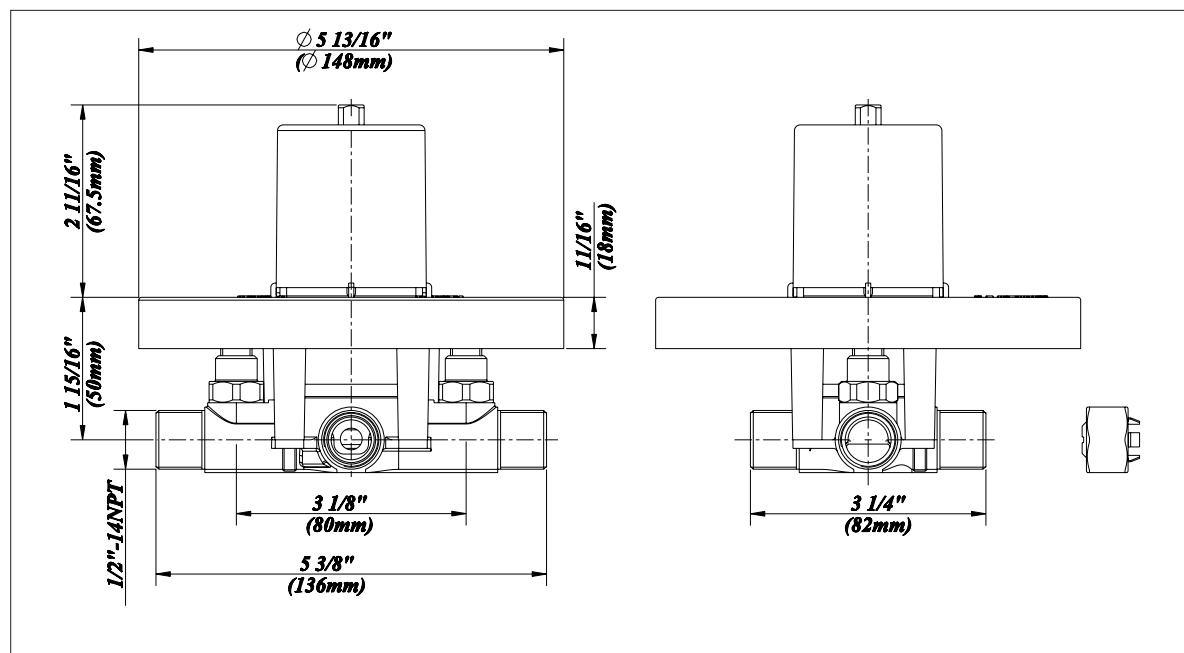

# Universal Pressure Balancing Valve Body

No.	Name	Part No.
1	Screw Set (3/16" -24 * 2-3/16" L)	A608519
2	Plaster Guard	A127211KP
3	Sleeve	A103322
4	Retainer Nut	A103310
5	Washerless Cartridge Assembly	A507902
6	Check Valve	A603120
7	Plug	A028452