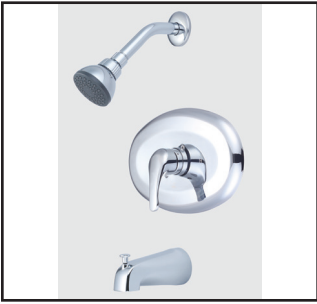

Olympia Faucets
VALUE FOR BUILDERS

VT-2300-RP
Elite Series

Single Handle Tub/Shower Trim Set

- Metal Lever Handle, Oval Face Plate
 - Pressure Balance Ceramic Disc Cartridge with Temperature Limit Cap
 - Single Function 2-11/16" Standard Showerhead-1.5 GPM Flow Rate, Arm & Flange
 - Combo 1/2" IPS/Slip-On Diverter Tub Spout
 - Combo CXC and IPS Inlet and Outlet
 - Brass Inlet Stops With Backflow Preventers
 - Stainless Steel Mounting Bracket
- Test Cap Allows Pressure Testing 150 PSI Max
 - Thin or Thick Wall Mounting
 - Back to Back Installation