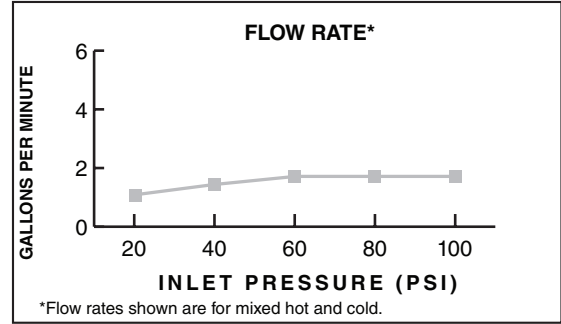

CODES AND STANDARDS

These products meet or exceed the following codes and standards:

ASME A112.18.1
CSA B125.1

Product Number	Description	Finishes		
		Polished Chrome	PVD Brushed Nickel	Matte Black
		002	295	243
1660.528	Water-Saving Showerhead Only