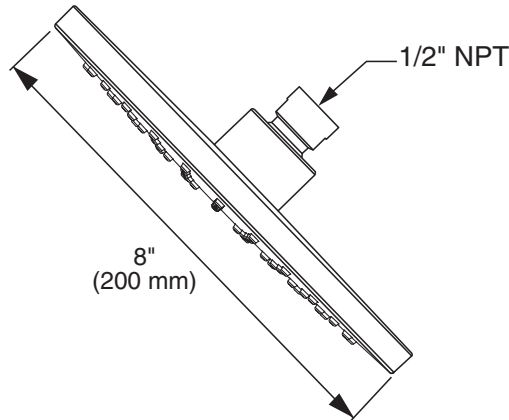

MODEL NUMBER:

□ 1660.528 Water-Saving Showerhead

GENERAL DESCRIPTION:

Single function showerhead. Full spray pattern. Brass ball joint. Easy clean spray nozzles. 1.8 gpm / 6.8L/min. maximum flow rate.

PRODUCT FEATURES:

Water-Saving: Save 30% in water usage.

Single Function: Showerhead provides drenching spray for full coverage of the user.

Easy Clean Spray Nozzles: Easily clean lime and calcium build up. Nozzles will not clog.

EPA
WATERSENSE®
CERTIFIED

SUGGESTED SPECIFICATION

Showerhead shall save 30% in water usage. Showerhead shall have 1 spray pattern and brass ball joint. Fitting shall be American Standard Model # 1660.528._____.

CODES AND STANDARDS

These products meet or exceed the following codes and standards:

ASME A112.18.1
CSA B125.1

Product Number	Description	Finishes		
		Polished Chrome	PVD Brushed Nickel	Matte Black
		002	295	243
1660.528	Water-Saving Showerhead Only			