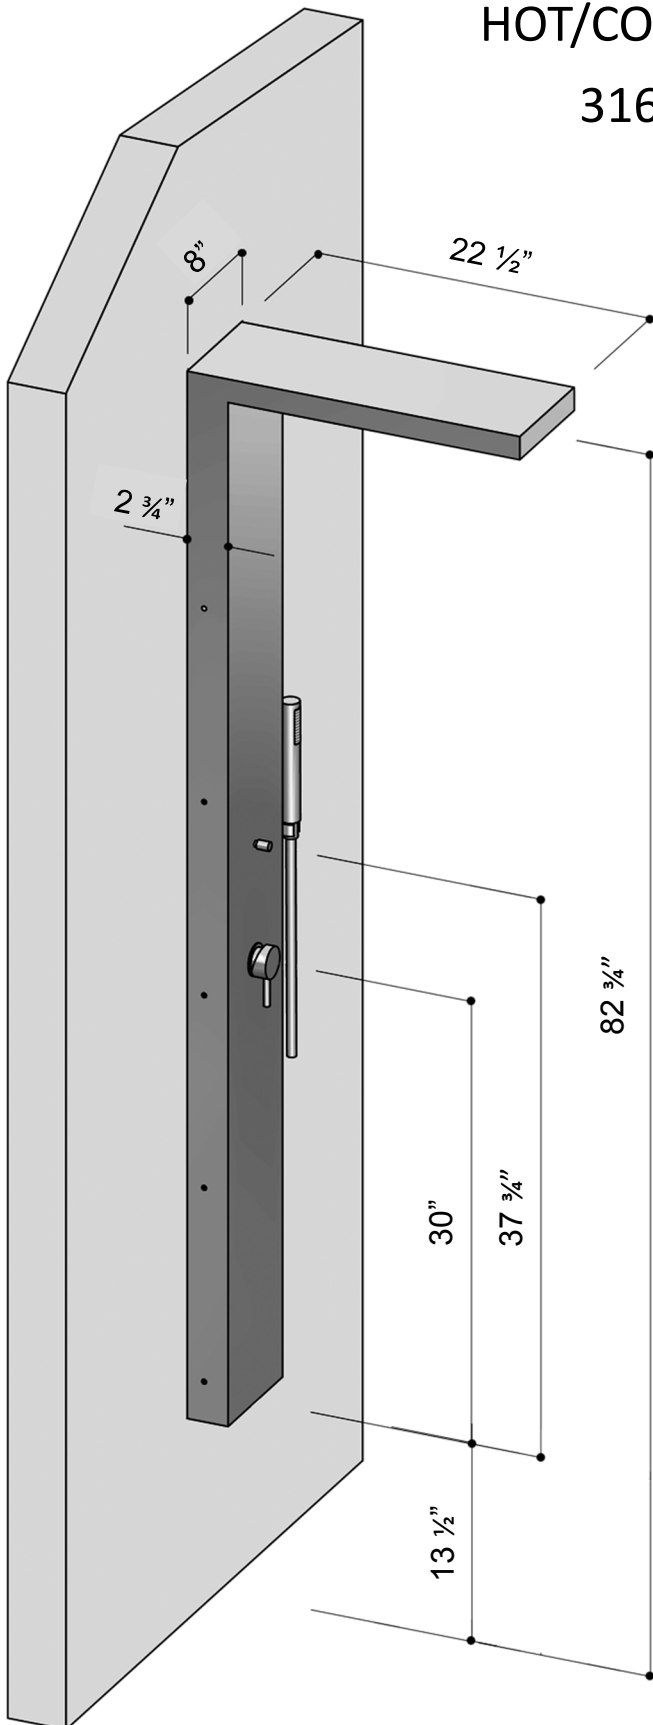

# FTA-P22-WMHC-HS

HOT/COLD WALL MOUNT SHOWER PANEL

316 MARINE GRADE STAINLESS STEEL

HAND SHOWER & 60" HOSE

[WWW.OUTDOORSHOWERCO.COM](http://WWW.OUTDOORSHOWERCO.COM)

[INFO@OUTDOORSHOWERCO.COM](mailto:INFO@OUTDOORSHOWERCO.COM)