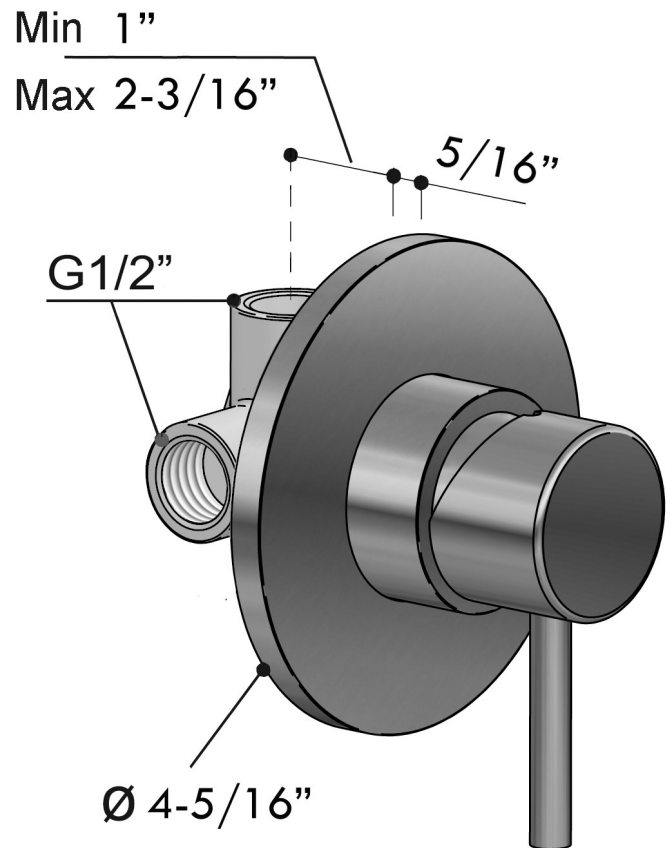

FTA-MR1-HC

HOT/COLD CONCEALED MIXING VALVE

316 MARINE GRADE STAINLESS STEEL

SHOWN WITH FTA-SA21-SHA SHOWER HEAD SET