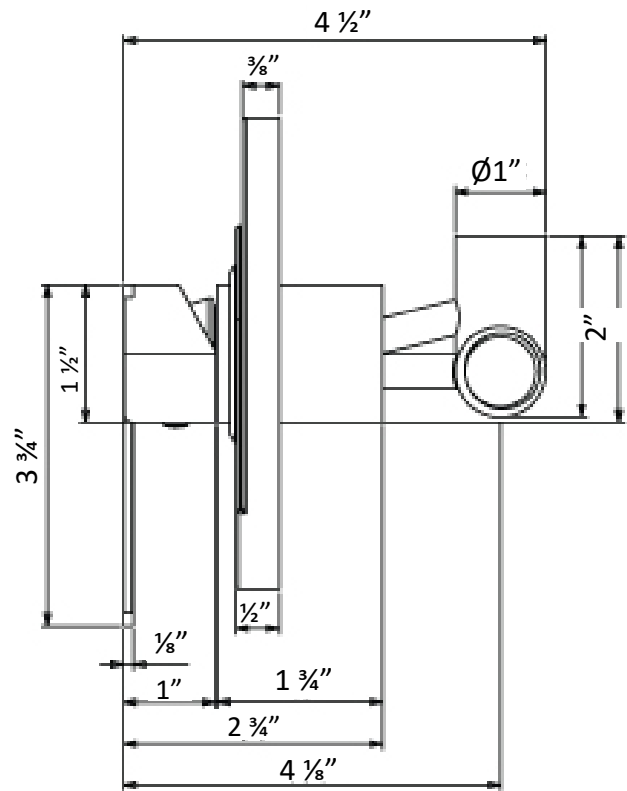

CAP-3131-71

Stainless Steel Mixing Valve

Front View

Side View

Top View