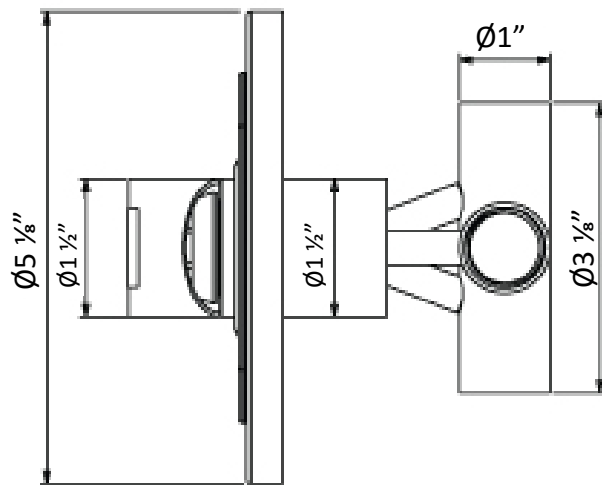

CAP-3131-71

Stainless Steel Mixing Valve

Front View

Side View

Top View