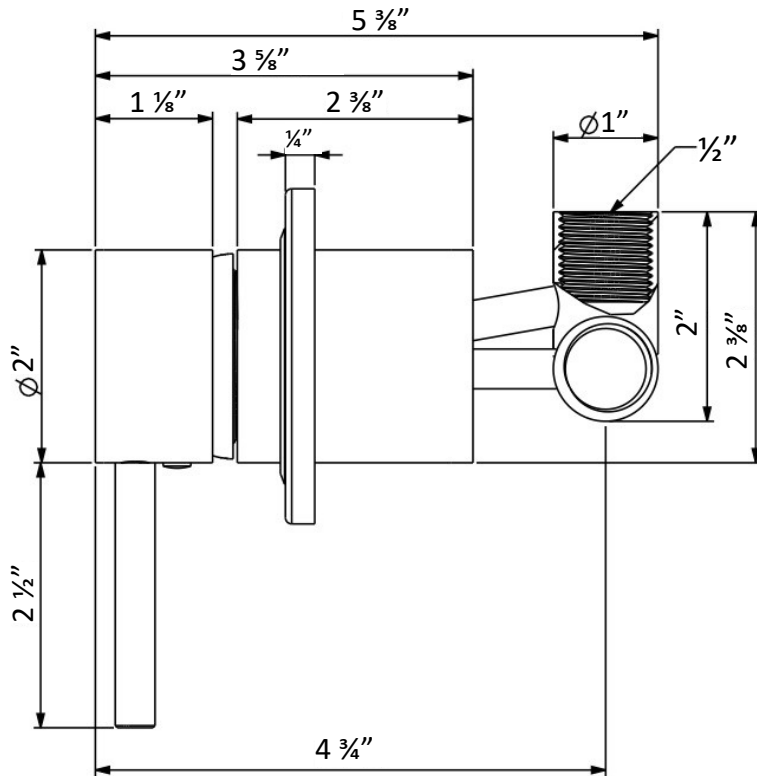

# CAP-3131-05

## Stainless Steel Pressure Balanced Mixing Valve

SIDE VIEW

FRONT VIEW

TOP VIEW