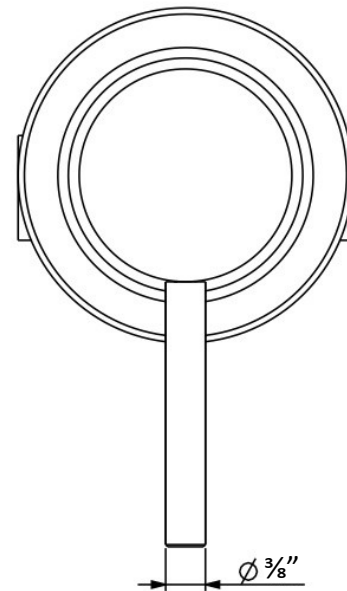

# CAP-3131-05

## Stainless Steel Pressure Balanced Mixing Valve

SIDE VIEW

FRONT VIEW

TOP VIEW