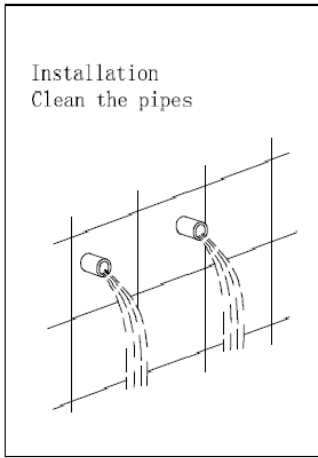

**STAINLESS STEEL SHOWER SET
INSTALLATION GUIDELINES**

Installation
Clean the pipes

**DVA-L1-WMHC-FS
AND
DVA-L2-WMHC**