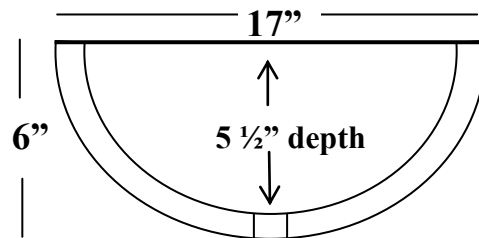

215 North 4th Street, Jeannette, PA 15644 ph:724.523.5567 fax:724.523.0123 www.jsgoceana.com

Made in the U.S.A.

JSG Oceana Vessel Sinks

Model Vessel Specifications

006

12" Vessel

- Inner Rim: 11"
- Rim: Defined
- Glass Thickness: approx. 1/2"
- Vessel Tolerance: + / - 1/2"
- Weight: 12 lbs.
- Drain Hole: 1 3/4"

004

15" Vessel

- Inner Rim: 14"
- Rim: Free formed
- Glass Thickness: approx. 1/2"
- Vessel Tolerance: + / - 1/2"
- Weight: 16 lbs.
- Drain Hole: 1 3/4"

003

16" Vessel

- Inner Rim: 15"
- Rim: Free formed
- Glass Thickness: approx. 1/2"
- Vessel Tolerance: + / - 1/2"
- Weight: 19 lbs.
- Drain Hole: 1 3/4"

005

17" Vessel

- Inner Rim: 16"
- Rim: Defined
- Glass Thickness: approx. 1/2"
- Vessel Tolerance: + / - 1/2"
- Weight: 24 lbs.
- Drain Hole: 1 3/4"

All measurements and weights are approximate. JSG *Oceana* vessels are made using free-form hand process.