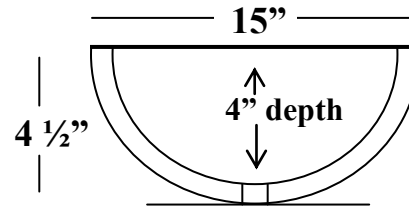

215 North 4th Street, Jeannette, PA 15644 ph:724.523.5567 fax:724.523.0123 www.jsgoceana.com

Made in the U.S.A.

JSG Oceana Vessel Sinks

Model Vessel Specifications

006

12" Vessel

- Inner Rim: 11"
- Rim: Defined
- Glass Thickness: approx. 1/2"
- Vessel Tolerance: + / - 1/2"
- Weight: 12 lbs.
- Drain Hole: 1 3/4"

004

15" Vessel

- Inner Rim: 14"
- Rim: Free formed
- Glass Thickness: approx. 1/2"
- Vessel Tolerance: + / - 1/2"
- Weight: 16 lbs.
- Drain Hole: 1 3/4"

003

16" Vessel

- Inner Rim: 15"
- Rim: Free formed
- Glass Thickness: approx. 1/2"
- Vessel Tolerance: + / - 1/2"
- Weight: 19 lbs.
- Drain Hole: 1 3/4"

005

17" Vessel

- Inner Rim: 16"
- Rim: Defined
- Glass Thickness: approx. 1/2"
- Vessel Tolerance: + / - 1/2"
- Weight: 24 lbs.
- Drain Hole: 1 3/4"

All measurements and weights are approximate. JSG *Oceana* vessels are made using free-form hand process.