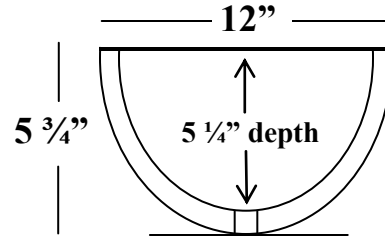

215 North 4th Street, Jeannette, PA 15644 ph:724.523.5567 fax:724.523.0123 www.jsgoceana.com

Made in the U.S.A.

JSG Oceana Vessel Sinks

Model Vessel Specifications

006

12" Vessel

- Inner Rim: 11"
- Rim: Defined
- Glass Thickness: approx. 1/2"
- Vessel Tolerance: + / - 1/2"
- Weight: 12 lbs.
- Drain Hole: 1 3/4"

004

15" Vessel

- Inner Rim: 14"
- Rim: Free formed
- Glass Thickness: approx. 1/2"
- Vessel Tolerance: + / - 1/2"
- Weight: 16 lbs.
- Drain Hole: 1 3/4"

003

16" Vessel

- Inner Rim: 15"
- Rim: Free formed
- Glass Thickness: approx. 1/2"
- Vessel Tolerance: + / - 1/2"
- Weight: 19 lbs.
- Drain Hole: 1 3/4"

005

17" Vessel

- Inner Rim: 16"
- Rim: Defined
- Glass Thickness: approx. 1/2"
- Vessel Tolerance: + / - 1/2"
- Weight: 24 lbs.
- Drain Hole: 1 3/4"

All measurements and weights are approximate. JSG *Oceana* vessels are made using free-form hand process.