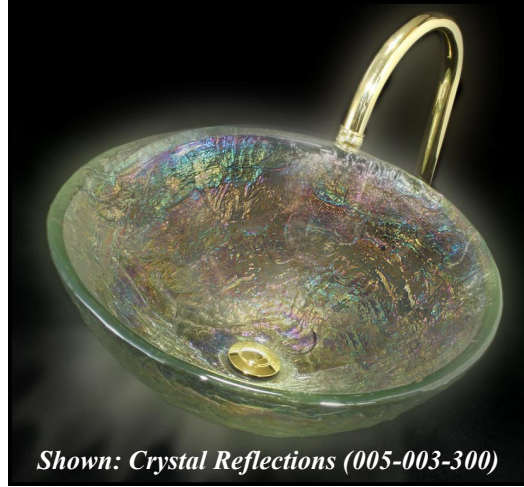

JSG Oceana Vessel Sinks

**17" Vessels
(005-005-xxx)**

Shown: Copper (005-005-010)

**16" Vessels
(005-003-xxx)**

Shown: Crystal Reflections (005-003-300)

**15" Vessels
(005-004-xxx)**

Shown: Black Nickel (005-004-022)

**12" Vessels
(005-006-xxx)**

Shown: Green Reflections (005-006-201)

**Crystal
(005-xxx-000)**

**Crystal Reflections
(005-xxx-300)**

**Champagne Gold
(005-xxx-100)**

**Sea Green
(005-xxx-200)**

**Black Nickel
(005-xxx-022)**

**Fawn
(005-xxx-120)**

**Gold Reflections
(005-xxx-101)**

**Green Reflections
(005-xxx-201)**

**Slate
Blue Reflections
(005-xxx-344)**

**Blue Reflections
(005-xxx-140)**

**Cobalt Copper
(005-xxx-010)**

**Platinum
(005-xxx-500)**

**24K Gold
(005-xxx-400)**

Certain colorations are not available in all sink models-see Pricing Catalog

JSG Oceana Lustrous coloration samples are only representations of color - not rim style. No two sinks are exactly alike.