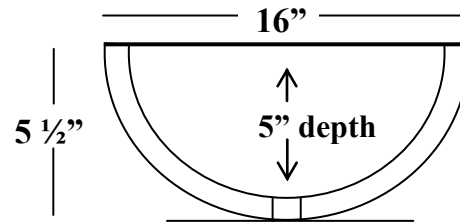

215 North 4th Street, Jeannette, PA 15644 ph:724.523.5567 fax:724.523.0123 www.jsgoceana.com

Made in the U.S.A.

JSG Oceana Vessel Sinks

Model Vessel Specifications

006

12" Vessel

- Inner Rim: 11"
- Rim: Defined
- Glass Thickness: approx. 1/2"
- Vessel Tolerance: + / - 1/2"
- Weight: 12 lbs.
- Drain Hole: 1 3/4"

004

15" Vessel

- Inner Rim: 14"
- Rim: Free formed
- Glass Thickness: approx. 1/2"
- Vessel Tolerance: + / - 1/2"
- Weight: 16 lbs.
- Drain Hole: 1 3/4"

003

16" Vessel

- Inner Rim: 15"
- Rim: Free formed
- Glass Thickness: approx. 1/2"
- Vessel Tolerance: + / - 1/2"
- Weight: 19 lbs.
- Drain Hole: 1 3/4"

005

17" Vessel

- Inner Rim: 16"
- Rim: Defined
- Glass Thickness: approx. 1/2"
- Vessel Tolerance: + / - 1/2"
- Weight: 24 lbs.
- Drain Hole: 1 3/4"

All measurements and weights are approximate. JSG *Oceana* vessels are made using free-form hand process.