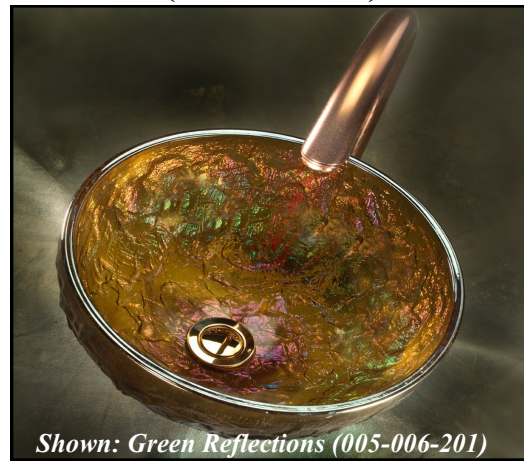

JSG Oceana Vessel Sinks

**17" Vessels
(005-005-xxx)**

Shown: Copper (005-005-010)

**16" Vessels
(005-003-xxx)**

Shown: Crystal Reflections (005-003-300)

**15" Vessels
(005-004-xxx)**

Shown: Black Nickel (005-004-022)

**12" Vessels
(005-006-xxx)**

Shown: Green Reflections (005-006-201)

**Crystal
(005-xxx-000)**

**Crystal Reflections
(005-xxx-300)**

**Champagne Gold
(005-xxx-100)**

**Sea Green
(005-xxx-200)**

**Black Nickel
(005-xxx-022)**