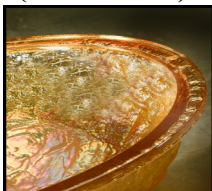

JSG Oceana Vessel Sinks

**17" Vessels
(005-005-xxx)**

Shown: Copper (005-005-010)

**16" Vessels
(005-003-xxx)**

Shown: Crystal Reflections (005-003-300)

**15" Vessels
(005-004-xxx)**

Shown: Black Nickel (005-004-022)

**12" Vessels
(005-006-xxx)**

Shown: Green Reflections (005-006-201)

**Crystal
(005-xxx-000)**

**Crystal Reflections
(005-xxx-300)**

**Champagne Gold
(005-xxx-100)**

**Sea Green
(005-xxx-200)**

**Black Nickel
(005-xxx-022)**

**Fawn
(005-xxx-120)**

**Gold Reflections
(005-xxx-101)**

**Green Reflections
(005-xxx-201)**

**Slate
Blue Reflections
(005-xxx-344)**

**Blue Reflections
(005-xxx-140)**

**Cobalt Copper
(005-xxx-010)**

**Platinum
(005-xxx-500)**

**24K Gold
(005-xxx-400)**

Certain colorations are not available in all sink models-see Pricing Catalog

JSG Oceana Lustrous coloration samples are only representations of color - not rim style. No two sinks are exactly alike.