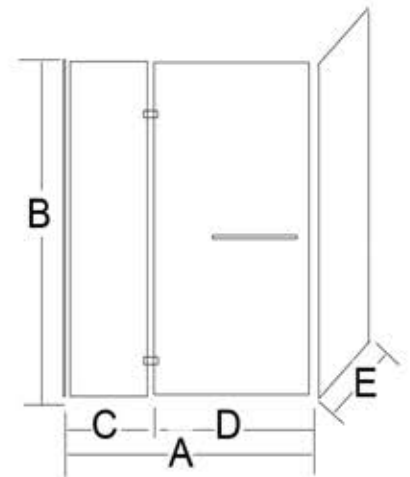

California shower door PB2

FEATURES:

- Corner installation hinged door.
- 8mm tempered glass.
- Easy clean Oceania Clear View™ treatment.
- Chrome finish.
- 10 year limited warranty

PB2 doors - California (long side opening + 1 side panel)

Code	A (min)	A (max)	B	C	D	E (min)	E (max)
PB23632						29 $\frac{1}{4}$ "	30 $\frac{3}{8}$ "
PB23634	33 $\frac{1}{2}$ "	34 $\frac{1}{4}$ "	78 $\frac{3}{4}$ "	8"	24"	31 $\frac{1}{4}$ "	32 $\frac{3}{8}$ "
PB23636						33 $\frac{3}{4}$ "	34 $\frac{3}{8}$ "
PB24232	39 $\frac{1}{2}$ "	40 $\frac{1}{4}$ "	78 $\frac{3}{4}$ "	14"	24"	29 $\frac{1}{4}$ "	30 $\frac{3}{8}$ "
PB24236						33 $\frac{3}{4}$ "	34 $\frac{3}{8}$ "
PB24832	45 $\frac{1}{2}$ "	46 $\frac{1}{4}$ "	78 $\frac{3}{4}$ "	20"	24"	29 $\frac{1}{4}$ "	30 $\frac{3}{8}$ "
PB24836						33 $\frac{3}{4}$ "	34 $\frac{3}{8}$ "
PB24842						39 $\frac{1}{4}$ "	40 $\frac{3}{8}$ "