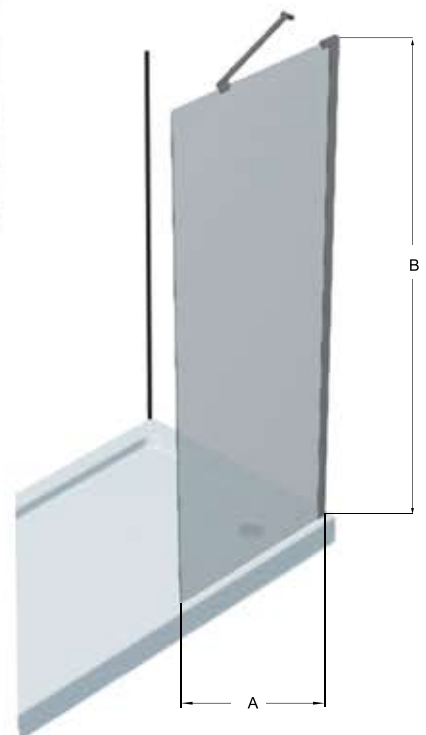

FEATURES:

- 8mm tempered glass with the easy clean Oceania clear View™ treatment.
- Chrome finish.
- Fast and easy right or left hand installation.
- Can be combined for a corner shower configuration.
- 10-year limited warranty.

Code	A (min)	A (max)	B
R32	29 ⁷ / ₈ "	30 ³ / ₈ "	78 ³ / ₄ "
R34	31 ³ / ₄ "	32 ³ / ₈ "	78 ³ / ₄ "
R36	33 ⁷ / ₈ "	34 ³ / ₈ "	78 ³ / ₄ "
R42	39 ³ / ₄ "	40 ³ / ₈ "	78 ³ / ₄ "
R48	45 ⁷ / ₈ "	46 ³ / ₈ "	78 ³ / ₄ "