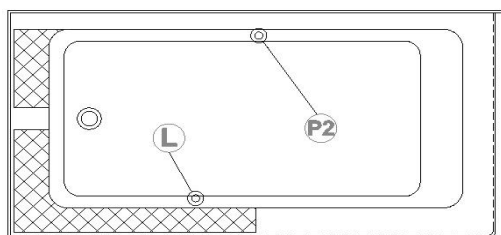

**Urbania 6031 L-SFR - Left hand drain, 2 Skirts (Front and Right)**

Product code : **UR6031L-SFR**

Draft revision : **20170825115000**

External dimensions : **60" x 31" x 17,5" [152,4 cm x 78,7 cm x 44,5 cm]**

Series : **freestand**

Seats : **1**

Lowbar support : **no**

Arm rests : **no**

Low-profile available : **no**

**Draft and specs**

Specifications	
Capacity :	<b>28,5 IMP Gal. / 37,2 US Gal. / 129,6 liters</b>
AeroMassage™ :	<b>unavailable</b>
Super AeroMassage™ :	<b>unavailable</b>
Dynamic Turbo™ :	<b>unavailable</b>
Comfort Air™ :	<b>unavailable</b>
Characteristics :	<b>2 integrated skirts</b>

Remarks	
<i>*all measures have a precision of ± 1/4" (0,63cm)</i>	
<i>*internal dimensions taken at 4" (10cm) from bath bottom</i>	
<i>*capacity is measured by filling the soaker to 1-1/2" under the overflow</i>	

**Options and installation**

Legend			
(S)	Blower	(L)	Chromotherapy light
(P1)	Pump	(P2)	Grab bar
(C)	Keypad		
Recommended faucets drilling location*			
Deck cut-out line			

Available models	
Model	Availability
Soaker alone	✓
Comfort Air™	
AeroMassage™	
Super AeroMassage™	
Dynamic Turbo™ (not available in the U.S.)	
Dynamic Turbo™ + AeroMassage™	
Dynamic Turbo™ + Super AeroMassage™	