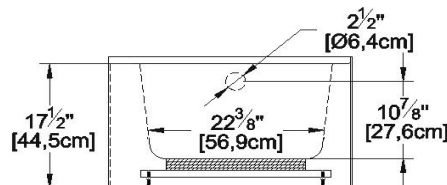

**Urbania 6031 L-SFR - Left hand drain, 2 Skirts (Front and Right)**

Product code : **UR6031L-SFR**

Draft revision : **20170825115000**

External dimensions : **60" x 31" x 17,5" [152,4 cm x 78,7 cm x 44,5 cm]**

Series : **freestand**

Seats : **1**

Lowbar support : **no**

Arm rests : **no**

Low-profile available : **no**

**Draft and specs**

Specifications	
Capacity :	<b>28,5 IMP Gal. / 37,2 US Gal. / 129,6 liters</b>
AeroMassage™ :	<b>unavailable</b>
Super AeroMassage™ :	<b>unavailable</b>
Dynamic Turbo™ :	<b>unavailable</b>
Comfort Air™ :	<b>unavailable</b>
Characteristics :	<b>2 integrated skirts</b>

Remarks	
<i>*all measures have a precision of ± 1/4" (0,63cm)</i>	
<i>*internal dimensions taken at 4" (10cm) from bath bottom</i>	
<i>*capacity is measured by filling the soaker to 1-1/2" under the overflow</i>	