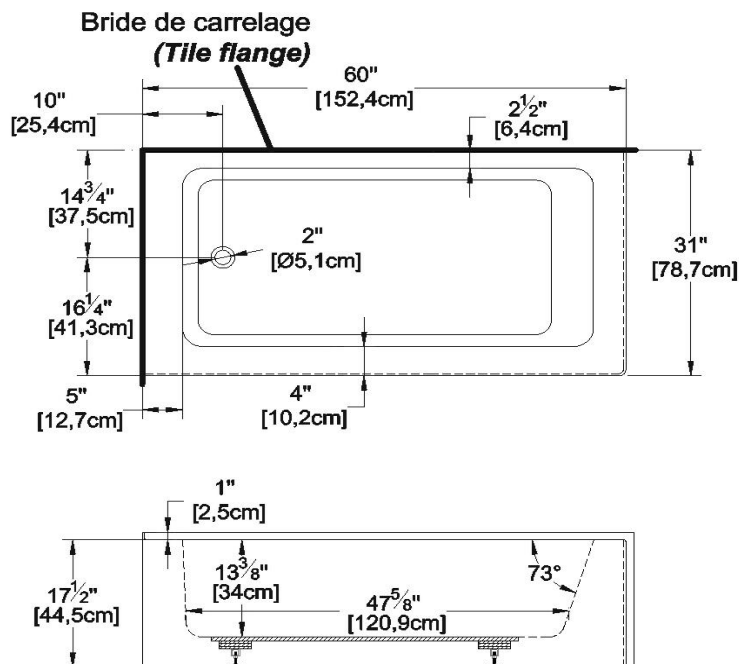

**Urbania 6031 L-SFR - Left hand drain, 2 Skirts (Front and Right)**

Product code : **UR6031L-SFR**

Draft revision : **20170825115000**

External dimensions : **60" x 31" x 17,5" [152,4 cm x 78,7 cm x 44,5 cm]**

Series : **freestand**

Seats : **1**

Lowbar support : **no**

Arm rests : **no**

Low-profile available : **no**

**Draft and specs**

Specifications	
Capacity :	<b>28,5 IMP Gal. / 37,2 US Gal. / 129,6 liters</b>
AeroMassage™ :	<b>unavailable</b>
Super AeroMassage™ :	<b>unavailable</b>
Dynamic Turbo™ :	<b>unavailable</b>
Comfort Air™ :	<b>unavailable</b>
Characteristics :	<b>2 integrated skirts</b>

Remarks	
<i>*all measures have a precision of ± 1/4" (0,63cm)</i>	
<i>*internal dimensions taken at 4" (10cm) from bath bottom</i>	
<i>*capacity is measured by filling the soaker to 1-1/2" under the overflow</i>	