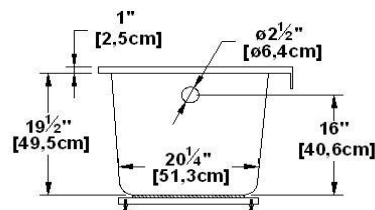

# Unity 28 (left hand drain)

Product code : **UN28L**

Draft revision : **20130422133532**

External dimensions : **60" x 28" x 21,5" [152,4 cm x 71,1 cm x 54,6 cm]**

Series : **deck mount**

Seats : **1**

2012 catalog page : **31**

Remarks	
*all measures have a precision of ± 1/4" (0,63cm)	
*internal dimensions taken at 4" (10cm) from bath bottom	
*capacity is measured by filling the soaker to 1-1/2" under the overflow	
*textured skirt available on all Freestanding products	
*shelf height is 3/4" on all "low-profile" models	