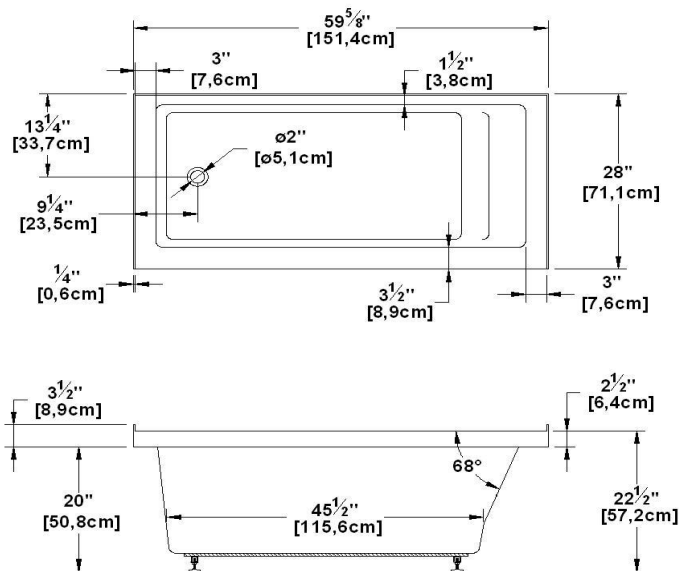

Unity 28 (left hand drain)

Product code : **UN28L**

Draft revision : **20130422133532**

External dimensions : **60" x 28" x 21,5" [152,4 cm x 71,1 cm x 54,6 cm]**

Series : **deck mount**

Seats : **1**

2012 catalog page : **31**

Low-profile support : **yes**

Arm rests : **no**

Low-profile available : **no**

Draft and specs

Specifications	
Capacity :	45 IMP Gal. / 58,7 US Gal. / 204,6 liters
AeroMassage™ :	34 Easy Clean™ air jets
Super AeroMassage™ :	AeroMassage™ + 12 Easy Clean™ air jets
Dynamic Turbo™ :	4 Confort Pulse jets / 4 Confort Swirl jets
Comfort Air™ :	34 Easy Clean™ air jets
Characteristics :	n/a

Remarks	
*all measures have a precision of ± 1/4" (0,63cm)	
*internal dimensions taken at 4" (10cm) from bath bottom	
*capacity is measured by filling the soaker to 1-1/2" under the overflow	
*textured skirt available on all Freestanding products	
*shelf height is 3/4" on all "low-profile" models