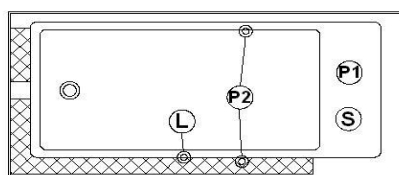

# Unity 28 (left hand drain)

Product code : **UN28L**

Draft revision : **20130422133532**

External dimensions : **60" x 28" x 21,5" [152,4 cm x 71,1 cm x 54,6 cm]**

Series : **deck mount**

Seats : **1**

2012 catalog page : **31**

## Draft and specs

Specifications	
Capacity :	45 IMP Gal. / 58,7 US Gal. / 204,6 liters
AeroMassage™ :	34 Easy Clean™ air jets
Super AeroMassage™ :	AeroMassage™ + 12 Easy Clean™ air jets
Dynamic Turbo™ :	4 Confort Pulse jets / 4 Confort Swirl jets
Comfort Air™ :	34 Easy Clean™ air jets
Characteristics :	n/a

Remarks	
*all measures have a precision of ± 1/4" (0,63cm)	
*internal dimensions taken at 4" (10cm) from bath bottom	
*capacity is measured by filling the soaker to 1-1/2" under the overflow	
*textured skirt available on all Freestanding products	
*shelf height is 3/4" on all "low-profile" models	

## Options and installation

accessories and decorative lines positions are approximative

Additional(s) note(s) :

Integrated acrylic tile flanges. If system, delivered with keypad not installed.

Legend		
(S)	Blower	(L)
(P1)	Pump	(P2)
(C)	Keypad	
[X]	Recommended faucets drilling location*	
Deck cut-out line - - - - -		