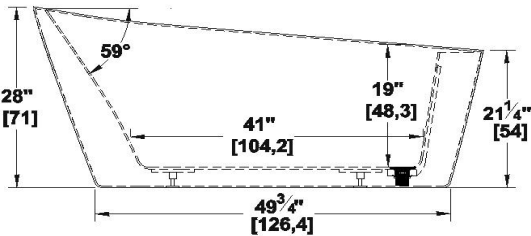

Sikome 63 deck mount faucet

Product code : **SI63DMF**

Draft revision : **20200129180000**

External dimensions : **63" x 31" x 28" [160,0 cm x 78,7 cm x 71,1 cm]**

Series : **freestanding**

Seats : **1**

Lumbar support : **yes**

Arm rests : **no**

Low-profile available : **no**

Draft and specs

Specifications

Capacity : **55 IMP Gal. / 71,7 US Gal. / 250,0 liters**
AeroMassage™ : **40 Easy Clean™ air jets**
Super AeroMassage™ : **unavailable**
Comfort Air™ : **unavailable**
Characteristics : **One-piece freestanding bath**

Remarks

*all measures have a precision of $\pm 1/4"$ (0,63cm)
*internal dimensions taken at 4" (10cm) from bath bottom
*capacity is measured by filling the soaker to 1-1/2" under the overflow