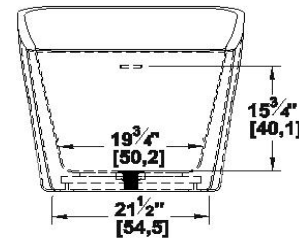

Sikome 63 deck mount faucet

Product code : **SI63DMF**

Draft revision : **20200129180000**

External dimensions : **63" x 31" x 28" [160,0 cm x 78,7 cm x 71,1 cm]**

Series : **freestanding**

Seats : **1**

Lumbar support : **yes**

Arm rests : **no**

Low-profile available : **no**

Draft and specs

Specifications

Capacity : **55 IMP Gal. / 71,7 US Gal. / 250,0 liters**
 AeroMassage™ : **40 Easy Clean™ air jets**
 Super AeroMassage™ : **unavailable**
 Comfort Air™ : **unavailable**
 Characteristics : **One-piece freestanding bath**

Remarks

*all measures have a precision of $\pm 1/4"$ (0,63cm)
 *internal dimensions taken at 4" (10cm) from bath bottom
 *capacity is measured by filling the soaker to 1-1/2" under the overflow

Options and installation