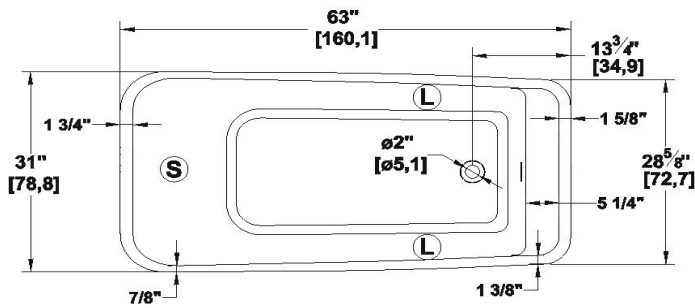

Sikome 63 deck mount faucet

Product code : **SI63DMF**

Draft revision : **20200129180000**

External dimensions : **63" x 31" x 28" [160,0 cm x 78,7 cm x 71,1 cm]**

Series : **freestanding**

Seats : **1**

Lumbar support : **yes**

Arm rests : **no**

Low-profile available : **no**

Draft and specs

Specifications

Capacity : **55 IMP Gal. / 71,7 US Gal. / 250,0 liters**
 AeroMassage™ : **40 Easy Clean™ air jets**
 Super AeroMassage™ : **unavailable**
 Comfort Air™ : **unavailable**
 Characteristics : **One-piece freestanding bath**

Remarks

*all measures have a precision of $\pm 1/4"$ (0,63cm)
 *internal dimensions taken at 4" (10cm) from bath bottom
 *capacity is measured by filling the soaker to 1-1/2" under the overflow

Options and installation