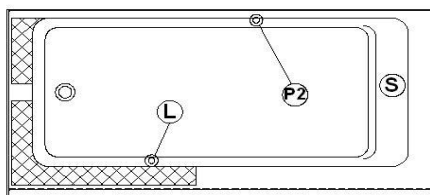

Options and installation

accessories and decorative lines positions are approximative

Additional(s) note(s) :

Integrated acrylic tile flanges. If system, delivered with keypad not installed. Available in white only. Only one handle can be factory installed.

Legend			
(S)	Blower	(L)	Chromotherapy light
(P1)	Pump	(P2)	Grab bar
(C)	Keypad		
Recommended faucets drilling location*			
Deck cut-out line			-----

Available models	
Model	Availability
Soaker alone	✓
Comfort Air™	✓
AeroMassage™	✓
Super AeroMassage™	✓
Dynamic Turbo™ (not available in the U.S.)	
Dynamic Turbo™ + AeroMassage™	
Dynamic Turbo™ + Super AeroMassage™	

Available recommended options	
Front skirt :	
Recommended drain : <i>WOCO14 (chrome finish)</i>	
Tile flanges : <i>Included on sides without skirt</i>	
Remote control** : <i>available</i>	
**Floating	

*It is possible to install the faucets elsewhere on the product. The installer must verify that there are no piping or wires before drilling.

IMPORTANT NOTE : Specifications, dimensions and models are subject to change.

Visit our website <http://www.oceania-attitude.com> to access up-to-date dimensions and informations. In all cases, information on the website is the most up-to-date. Dimensions may vary slightly. To ensure proper fit, measurements must be taken on the product directly.

Head office

591, avenue des Entreprises
Thetford Mines, Quebec
CANADA G6H 4B2

Phone numbers

No-charge : 1-877-332-4224
Fax : 1-866-460-4334

Internet

Web : <http://www.oceania-attitude.com>
Email : info@oceanibaths.com