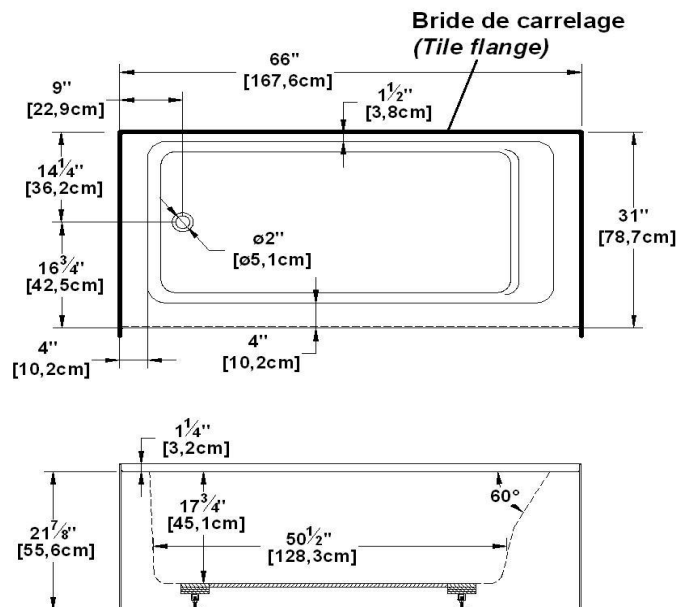

Loft 6631 L-SF - Left hand drain, 1 Skirt (Front)

Product code : **LO6631L-SF**

Draft revision : **20170315140000**

External dimensions : **66" x 31" x 22" [167,6 cm x 78,7 cm x 55,9 cm]**

Series : **freestand**

Seats : **1**

Lowbar support : **yes**

Arm rests : **no**

Low-profile available : **no**

Draft and specs

Specifications	
Capacity :	46 IMP Gal. / 60,0 US Gal. / 209,1 liters
AeroMassage™ :	40 Easy Clean™ air jets
Super AeroMassage™ :	AeroMassage™ + 12 Easy Clean™ air jets
Dynamic Turbo™ :	unavailable
Comfort Air™ :	40 Easy Clean™ air jets
Characteristics :	1 integrated skirt

Remarks	
<i>*all measures have a precision of ± 1/4" (0,63cm)</i>	
<i>*internal dimensions taken at 4" (10cm) from bath bottom</i>	
<i>*capacity is measured by filling the soaker to 1-1/2" under the overflow</i>