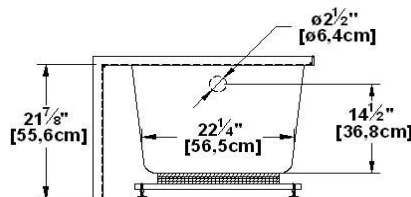

# Loft 6631 L-SF - Left hand drain, 1 Skirt (Front)

Product code : **LO6631L-SF**

Draft revision : **20170315140000**

External dimensions : **66" x 31" x 22" [167,6 cm x 78,7 cm x 55,9 cm]**

Series : **freestand**

Seats : **1**

Lowbar support : **yes**

Arm rests : **no**

Low-profile available : **no**

Remarks	
<i>*all measures have a precision of ± 1/4" (0,63cm)</i>	
<i>*internal dimensions taken at 4" (10cm) from bath bottom</i>	
<i>*capacity is measured by filling the soaker to 1-1/2" under the overflow</i>	