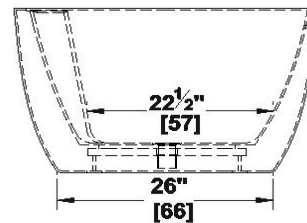

Chilko 64 deck mount faucet

Product code : **CH64DMF**

Draft revision : **20200909100000**

External dimensions : **64" x 36,5" x 22" [162,6 cm x 92,7 cm x 55,9 cm]**

Series : **freestanding**

Seats : **2**

Lumbar support : **no**

Arm rests : **no**

Low-profile available : **no**

Draft and specs

Specifications	
Capacity :	52 IMP Gal. / 67,8 US Gal. / 236,4 liters
AeroMassage™ :	40 Easy Clean™ air jets
Super AeroMassage™ :	unavailable
Comfort Air™ :	unavailable
Characteristics :	One-piece freestanding bath

Remarks	
*all measures have a precision of ± 1/4" (0,63cm)	
*internal dimensions taken at 4" (10cm) from bath bottom	
*capacity is measured by filling the soaker to 1-1/2" under the overflow	

Options and installation