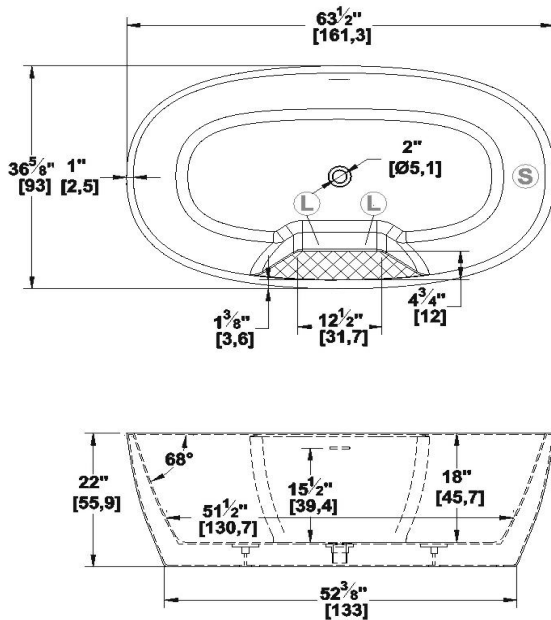

Chilko 64 deck mount faucet

Product code : **CH64DMF**

Draft revision : **20200909100000**

External dimensions : **64" x 36,5" x 22" [162,6 cm x 92,7 cm x 55,9 cm]**

Series : **freestanding**

Seats : **2**

Lumbar support : **no**

Arm rests : **no**

Low-profile available : **no**

Draft and specs

Specifications	
Capacity :	52 IMP Gal. / 67,8 US Gal. / 236,4 liters
AeroMassage™ :	40 Easy Clean™ air jets
Super AeroMassage™ :	unavailable
Comfort Air™ :	unavailable
Characteristics :	One-piece freestanding bath

Remarks	
*all measures have a precision of ± 1/4" (0,63cm)	
*internal dimensions taken at 4" (10cm) from bath bottom	
*capacity is measured by filling the soaker to 1-1/2" under the overflow	

Options and installation