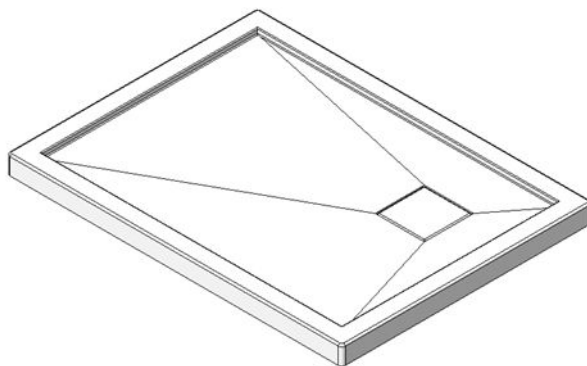

**Base 48x36 RH corner drain**

Product code: **SB48R3612**

Nominal dimensions: **48" x 36" x 2.625" [121.9 cm x 91.4 cm x 6.7 cm]**

Material: **acrylic**

Draft revision : **20170320153000**

**Draft and specs**

**Specifications**

Textured floor: **no**  
Footrest: **no**  
Characteristics: **corner base 12-12**

**Remarks**

All measures have a precision of  $\pm 1/4"$  (0,63cm)  
If a measure is present on one side only, part is symmetrical