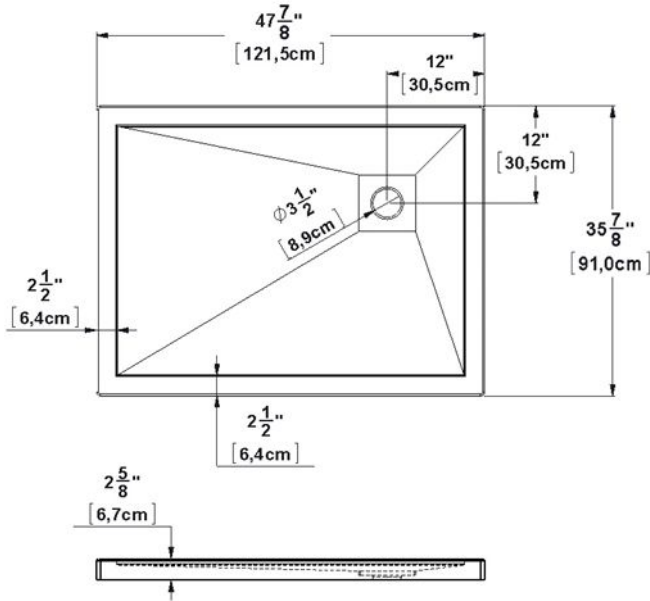

**Base 48x36 RH corner drain**

Product code: **SB48R3612**

Nominal dimensions: **48" x 36" x 2.625" [121.9 cm x 91.4 cm x 6.7 cm]**

Material: **acrylic**

Draft revision : **20170320153000**

**Draft and specs**

**Specifications**

Textured floor: **no**  
Footrest: **no**  
Characteristics: **corner base 12-12**

**Remarks**

All measures have a precision of  $\pm 1/4"$  (0,63cm)  
If a measure is present on one side only, part is symmetrical