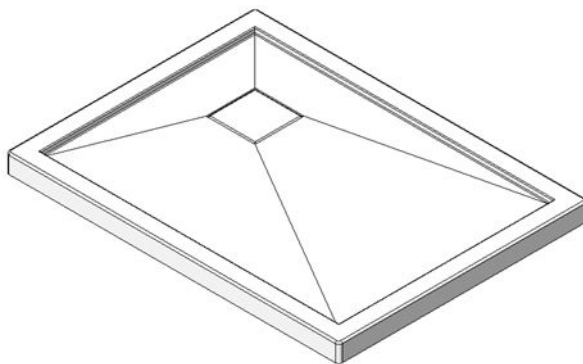

Base 48x36 LH corner drain

Product code: **SB48L3612**

Nominal dimensions: **48" x 36" x 2.625" [121.9 cm x 91.4 cm x 6.7 cm]**

Material: **acrylic**

Draft revision : **20170320153000**

Draft and specs

Specifications

Textured floor: **no**
Footrest: **no**
Characteristics: **corner base 12-12**

Remarks

All measures have a precision of $\pm 1/4"$ (0,63cm)
If a measure is present on one side only, part is symmetrical

Available options