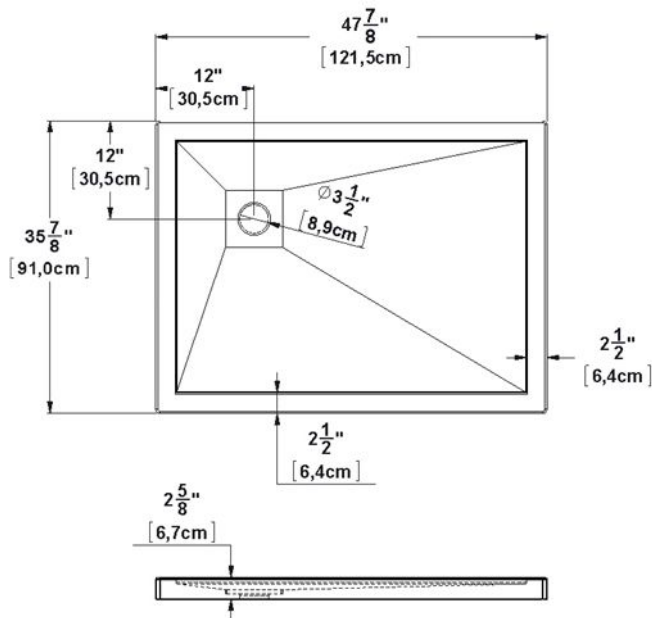

Base 48x36 LH corner drain

Product code: **SB48L3612**

Nominal dimensions: **48" x 36" x 2.625" [121.9 cm x 91.4 cm x 6.7 cm]**

Material: **acrylic**

Draft revision : **20170320153000**

Draft and specs

Specifications

Textured floor: **no**
Footrest: **no**
Characteristics: **corner base 12-12**

Remarks

All measures have a precision of $\pm 1/4"$ (0,63cm)
If a measure is present on one side only, part is symmetrical

Available options