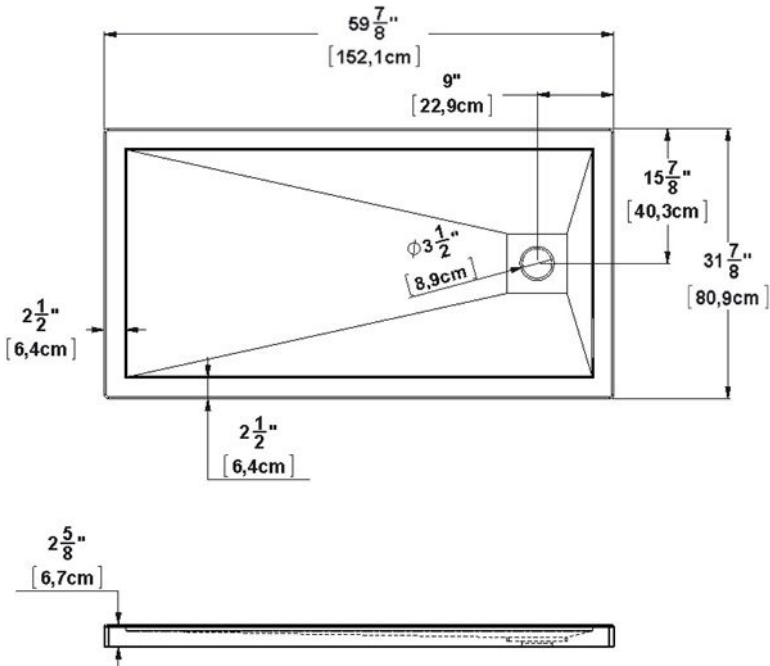

Base 60x32 right hand square drain cover

Product code: **SB60R32**

Nominal dimensions: **60" x 32" x 2.625" [152.4 cm x 81.3 cm x 6.7 cm]**

Material: **acrylic**

Draft revision : **20171002102000**

Draft and specs

Specifications

Textured floor: **no**

Footrest: **no**

Characteristics:

Remarks

All measures have a precision of $\pm 1/4"$ (0,63cm)
If a measure is present on one side only, part is symmetrical

Available options

Shower seat: **SS16-A, SS16-B**

Shower door : **FP32 EKO60 EKO60R32
PBSD60 PBSD60R32
PBSD60R232**

Additional note(s):

Integrated tile flanges not shown. To be specified when ordering. Aluminum tile flanges can be supplied as an option. *The "X" configuration has no tiling flange. The aluminum tile flanges are provided, but not factory installed.