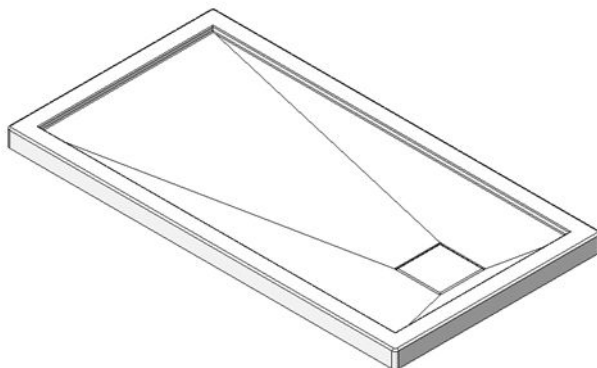

Base 60x32 right hand square drain cover

Product code: **SB60R32**

Nominal dimensions: **60" x 32" x 2.625" [152.4 cm x 81.3 cm x 6.7 cm]**

Material: **acrylic**

Draft revision : **20171002102000**

Draft and specs

Specifications

Textured floor: **no**

Footrest: **no**

Characteristics:

Remarks

All measures have a precision of $\pm 1/4"$ (0,63cm)
If a measure is present on one side only, part is symmetrical

Available options

Shower seat: **SS16-A, SS16-B**

Shower door : **FP32 EKO60 EKO60R32
PBSD60 PBSD60R32
PBSD60R232**

Additional note(s):

Integrated tile flanges not shown. To be specified when ordering. Aluminum tile flanges can be supplied as an option. *The "X" configuration has no tiling flange. The aluminum tile flanges are provided, but not factory installed.