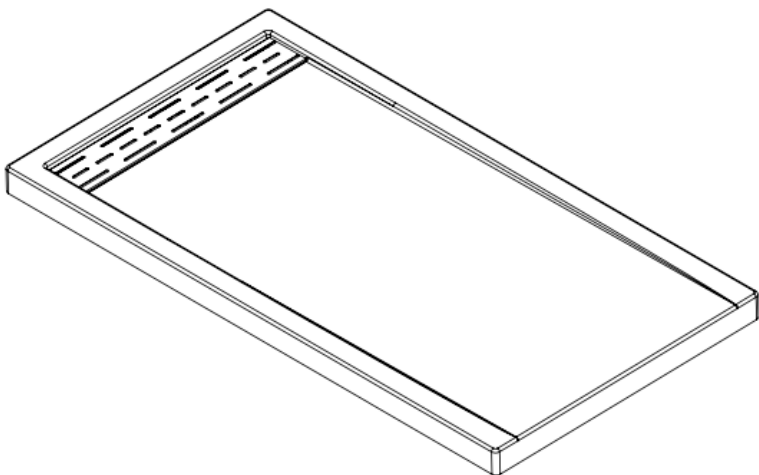

Base 60x32 left hand linear drain cover

Product code: **SB60L32LI**

Nominal dimensions: **60" x 32" x 2.625" [152.4 cm x 81.3 cm x 6.7 cm]**

Material: **acrylic**

Draft revision : **20171002102000**

Draft and specs

Specifications	
Textured floor:	no
Footrest:	no
Characteristics:	

Remarks	
All measures have a precision of $\pm 1/4"$ (0,63cm) If a measure is present on one side only, part is symmetrical	

Available options	
Shower seat:	
Shower door :	FP32 EKO60 EKO60R32 PBSD60 PBSD60R32 PBSD60R232

Additional note(s):
Linear white drain cover included. Integrated tile flanges not shown. To be specified when ordering. Aluminum tile flanges can be supplied as an option. *The "X" configuration has no tiling flange. The aluminum tile flanges are provided, but not factory installed.