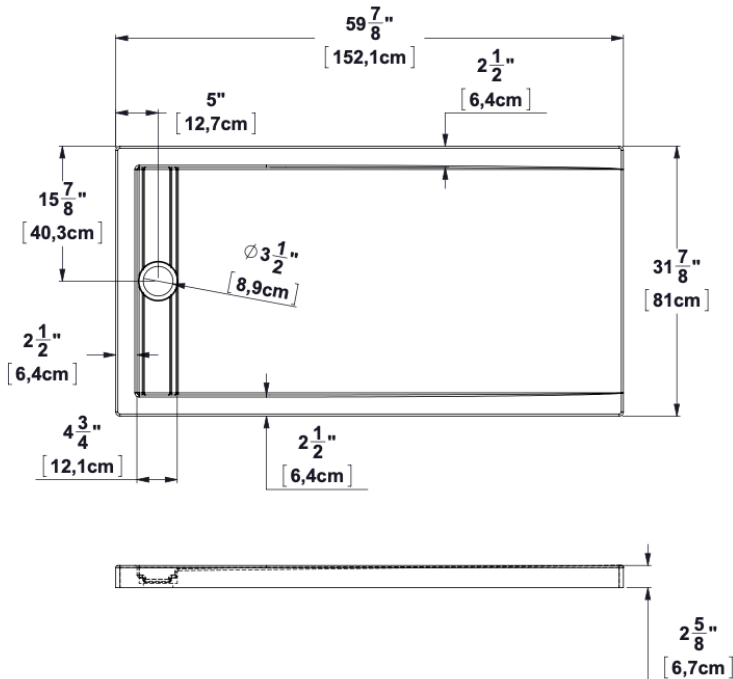

Base 60x32 left hand linear drain cover

Product code: **SB60L32LI**

Nominal dimensions: **60" x 32" x 2.625" [152.4 cm x 81.3 cm x 6.7 cm]**

Material: **acrylic**

Draft revision : **20171002102000**

Draft and specs

Specifications	
Textured floor:	no
Footrest:	no
Characteristics:	

Remarks	
All measures have a precision of $\pm 1/4"$ (0,63cm) If a measure is present on one side only, part is symmetrical	

Available options	
Shower seat:	
Shower door :	FP32 EKO60 EKO60R32 PBSD60 PBSD60R32 PBSD60R232