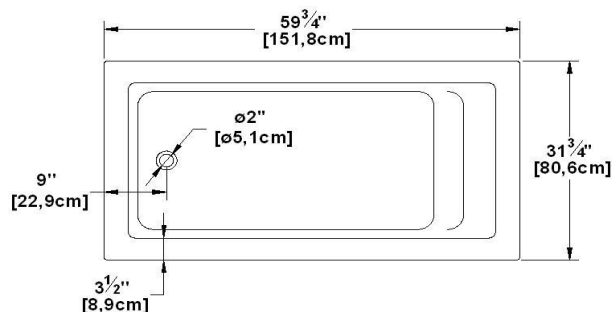

Unity 32 Freestanding

Product code : **UN32FS**

Draft revision : **20130422133201**

External dimensions : **60" x 31,5" x 21,5" [152,4 cm x 80,0 cm x 54,6 cm]**

Series : **freestand**

Seats : **1**

2012 catalog page : **16**

Lumbar support : **yes**

Arm rests : **no**

Low-profile available : **no**

Also available in DECKMOUNT

Draft and specs

Specifications	
Capacity :	47 IMP Gal. / 61,3 US Gal. / 213,7 liters
AeroMassage™ :	36 Easy Clean™ air jets
Super AeroMassage™ :	AeroMassage™ + 12 Easy Clean™ air jets
Dynamic Turbo™ :	unavailable
Comfort Air™ :	unavailable
Characteristics :	n/a

Remarks	
*all measures have a precision of ± 1/4" (0,63cm)	
*internal dimensions taken at 4" (10cm) from bath bottom	
*capacity is measured by filling the soaker to 1-1/2" under the overflow	
*textured skirt available on all Freestanding products	
*shelf height is 3/4" on all "low-profile" models	