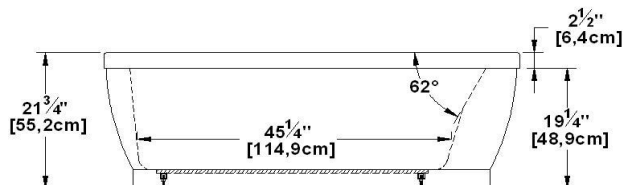

Unity 32 Freestanding

Product code : **UN32FS**

Draft revision : **20130422133201**

External dimensions : **60" x 31,5" x 21,5" [152,4 cm x 80,0 cm x 54,6 cm]**

Series : **freestand**

Seats : **1**

2012 catalog page : **16**

Lumbar support : **yes**

Arm rests : **no**

Low-profile available : **no**

Also available in DECKMOUNT

Draft and specs

Specifications	
Capacity :	47 IMP Gal. / 61,3 US Gal. / 213,7 liters
AeroMassage™ :	36 Easy Clean™ air jets
Super AeroMassage™ :	AeroMassage™ + 12 Easy Clean™ air jets
Dynamic Turbo™ :	unavailable
Comfort Air™ :	unavailable
Characteristics :	n/a

Remarks	
*all measures have a precision of ± 1/4" (0,63cm)	
*internal dimensions taken at 4" (10cm) from bath bottom	
*capacity is measured by filling the soaker to 1-1/2" under the overflow	
*textured skirt available on all Freestanding products	
*shelf height is 3/4" on all "low-profile" models	