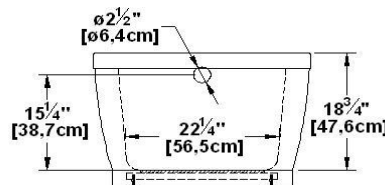

Unity 32 Freestanding

Product code : **UN32FS**

Draft revision : **20130422133201**

External dimensions : **60" x 31,5" x 21,5" [152,4 cm x 80,0 cm x 54,6 cm]**

Series : **freestand**

Seats : **1**

2012 catalog page : **16**

Lumbar support : **yes**

Arm rests : **no**

Low-profile available : **no**

Also available in DECKMOUNT

Draft and specs

Specifications	
Capacity :	47 IMP Gal. / 61,3 US Gal. / 213,7 liters
AeroMassage™ :	36 Easy Clean™ air jets
Super AeroMassage™ :	AeroMassage™ + 12 Easy Clean™ air jets
Dynamic Turbo™ :	unavailable
Comfort Air™ :	unavailable
Characteristics :	n/a

Remarks	
*all measures have a precision of ± 1/4" (0,63cm)	
*internal dimensions taken at 4" (10cm) from bath bottom	
*capacity is measured by filling the soaker to 1-1/2" under the overflow	
*textured skirt available on all Freestanding products	
*shelf height is 3/4" on all "low-profile" models	