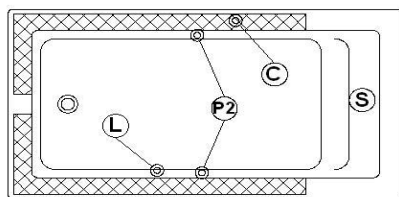

Lumbar support : **yes**

Arm rests : **no**

Low-profile available : **no**

Also available in DECKMOUNT

Draft and specs

Specifications	
Capacity :	47 IMP Gal. / 61,3 US Gal. / 213,7 liters
AeroMassage™ :	36 Easy Clean™ air jets
Super AeroMassage™ :	AeroMassage™ + 12 Easy Clean™ air jets
Dynamic Turbo™ :	unavailable
Comfort Air™ :	unavailable
Characteristics :	n/a

Remarks	
*all measures have a precision of ± 1/4" (0,63cm)	
*internal dimensions taken at 4" (10cm) from bath bottom	
*capacity is measured by filling the soaker to 1-1/2" under the overflow	
*textured skirt available on all Freestanding products	
*shelf height is 3/4" on all "low-profile" models	

Options and installation

accessories and decorative lines positions are approximative

Additional(s) note(s) :

Keypad not installed when ordered with remote control.

Legend			
(S)	Blower	(L)	Chromatherapy light
(P1)	Pump	(P2)	Grab bar
(C)	Keypad		
Recommended faucets drilling location*			
Deck cut-out line - - - - -			