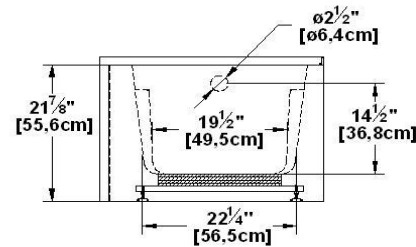

Sublime 6031 L - 2 skirts (front and right), drain at left

Product code : **SU6031L-SFR**

Draft revision : **20140120143500**

External dimensions : **60" x 31" x 22" [152,4 cm x 78,7 cm x 55,9 cm]**

Series : **deck mount**

Seats : **1**

2012 catalog page :

Low-profile available : **no**

Arm rests : **yes**

Low-profile available : **no**

Draft and specs

Specifications	
Capacity :	40 IMP Gal. / 52,2 US Gal. / 181,8 liters
AeroMassage™ :	40 Easy Clean™ air jets
Super AeroMassage™ :	AeroMassage™ + 12 Easy Clean™ air jets
Dynamic Turbo™ :	unavailable
Comfort Air™ :	unavailable
Characteristics :	2 integrated skirts

Remarks	
*all measures have a precision of ± 1/4" (0,63cm)	
*internal dimensions taken at 4" (10cm) from bath bottom	
*capacity is measured by filling the soaker to 1-1/2" under the overflow	
*textured skirt available on all Freestanding products	
*shelf height is 3/4" on all "low-profile" models	