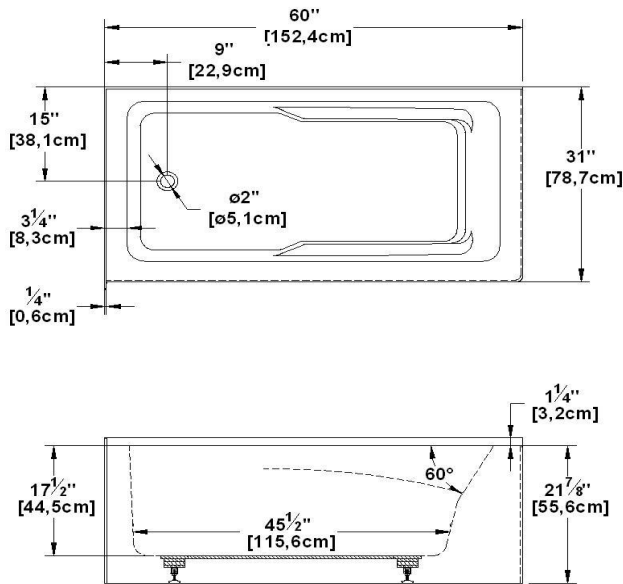

Sublime 6031 L - 2 skirts (front and right), drain at left

Product code : **SU6031L-SFR**

Draft revision : **20140120143500**

External dimensions : **60" x 31" x 22" [152,4 cm x 78,7 cm x 55,9 cm]**

Series : **deck mount**

Seats : **1**

2012 catalog page :

Low-profile available : **no**

Arm rests : **yes**

Low-profile available : **no**

Draft and specs

Specifications	
Capacity :	40 IMP Gal. / 52,2 US Gal. / 181,8 liters
AeroMassage™ :	40 Easy Clean™ air jets
Super AeroMassage™ :	AeroMassage™ + 12 Easy Clean™ air jets
Dynamic Turbo™ :	unavailable
Comfort Air™ :	unavailable
Characteristics :	2 integrated skirts

Remarks	
*all measures have a precision of ± 1/4" (0,63cm)	
*internal dimensions taken at 4" (10cm) from bath bottom	
*capacity is measured by filling the soaker to 1-1/2" under the overflow	
*textured skirt available on all Freestanding products	
*shelf height is 3/4" on all "low-profile" models	