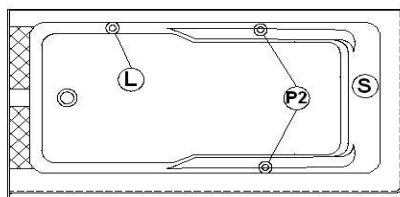

Options and installation

accessories and decorative lines positions are approximative

Additional(s) note(s) :

Integrated acrylic tile flanges. If system, delivered with keypad not installed. Available in white only. When ordered with AeroMassage™ or Super AeroMassage™, blower must be remote mounted. Only one handle can be factory installed.

Legend			
(S)	Blower	(L)	Chromatherapy light
(P1)	Pump	(P2)	Grab bar
(C)	Keypad	(X)	Recommended faucets drilling location*
Deck cut-out line - - - - -			

Available models	
Model	Availability
Soaker alone	✓
Comfort Air™	
AeroMassage™	✓
Super AeroMassage™	✓
Dynamic Turbo™ (not available in the U.S.)	
Dynamic Turbo™ + AeroMassage™	
Dynamic Turbo™ + Super AeroMassage™	

Available recommended options	
Front skirt :	
Recommended drain :	WOCOSB14 (chrome finish)
Tile flanges :	Included on sides without skirt
Remote control** :	available
	**Floating

*It is possible to install the faucets elsewhere on the product. The installer must verify that there are no piping or wires before drilling.

IMPORTANT NOTE : Specifications, dimensions and models are subject to change.

Visit our website <http://www.oceania-attitude.com> to access up-to-date dimensions and informations. In all cases, information on the website is the most up-to-date. Dimensions may vary slightly. To ensure proper fit, measurements must be taken on the product directly.

Head office

591, avenue des Entreprises
Thetford Mines, Quebec
CANADA G6H 4B2

Phone numbers

No-charge : 1-877-332-4224
Fax : 1-866-460-4334

Internet

Web : <http://www.oceania-attitude.com>
Email : info@oceaniabaths.com