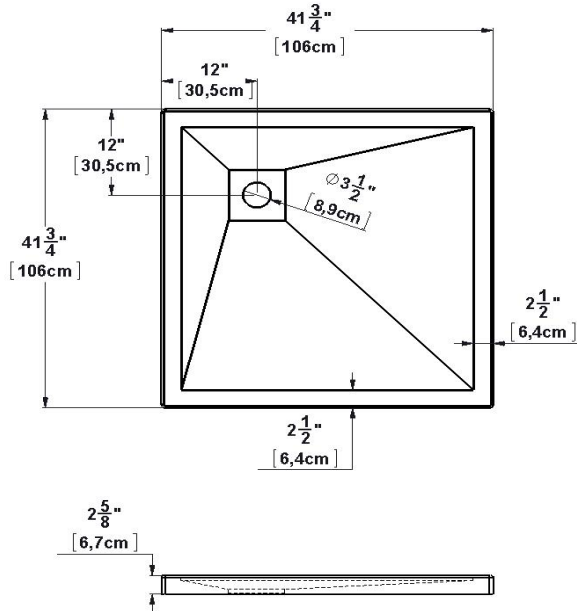

Base 42X42 LH corner drain Product code : **SB42L4212**

Draft revision : **20200205080000**

Nominal dimensions : **42" x 42" x 2,625" [106,7 cm x 106,7 cm x 6,7 cm]**

Material : **acrylic**

Draft and specs

Specifications
Textured floor : no
Footrest : no
Characteristics : Corner base 12-12

Remarks
All measures have a precision of $\pm 1/4"$ (0,63cm)
If a measure is present on one side only, part is symmetrical