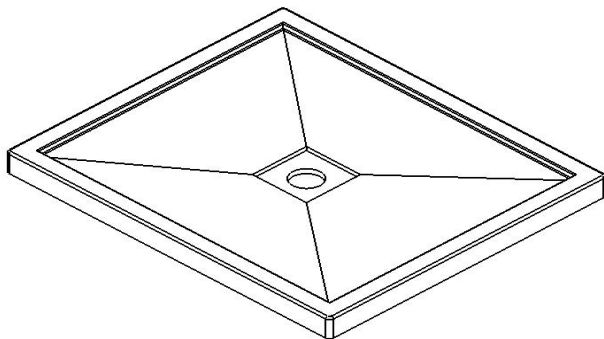

Available options
shower hood : <i>n/a</i>
shower door : PB136 PB142 PB24236 PR23642

Additional note(s) :

Integrated tile flanges not shown. To be specified when ordering. Aluminium tile flanges can be supplied as an option.

IMPORTANT NOTE :

Specifications, dimensions and models are subject to change. Visit our website <http://www.oceania-attitude.com> to access up-to-date dimensions and informations. In all cases, information on the website is the most up-to-date.

*default hardware and decorative lines positions are approximatives