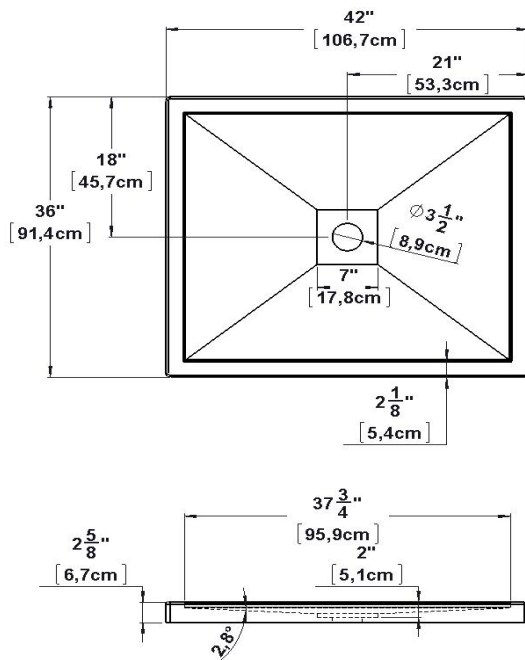

Base 42x36 square drain cover Product code : **SB4236**

Draft revision : 20140710150000

External dimensions : **42" x 36" x 2,625" [106,7 cm x 91,4 cm x 6,7 cm]**

Material : **acrylic**

Draft and specs

**slope at the floor of the shower may not be represented*

Specifications
Textured floor : no
Footrest : no
Characteristics :

Remarks
<i>*all measures have a precision of $\pm 1/4"$ (0,63cm)</i>
<i>*if a measure is present on one side only, part is symmetrical</i>

**default hardware and decorative lines positions are approximatives*