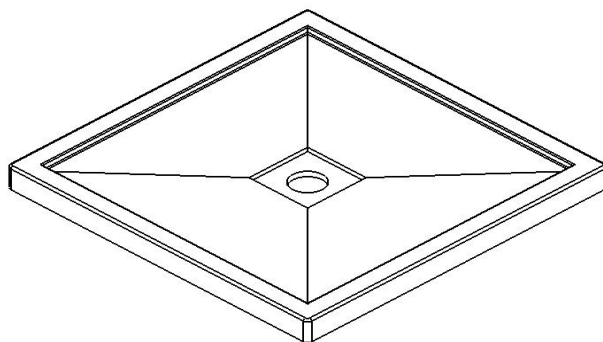

**Base 36x36 square drain cover** Product code : **SB3636**

Draft revision : 20140710150000

External dimensions : **36" x 36" x 2,625" [91,4 cm x 91,4 cm x 6,7 cm]**

Material : **acrylic**

**Draft and specs**

\*slope at the floor of the shower may not be represented

**Specifications**

Textured floor : **no**  
Footrest : **no**  
Characteristics :

**Remarks**

\*all measures have a precision of  $\pm 1/4"$  (0,63cm)  
\*if a measure is present on one side only, part is symmetrical

**Options and installation**

**Available options**

shower hood : *n/a*  
shower door : **PB136 PB23636**

*Additional note(s) :*

Integrated tile flanges not shown. To be specified when ordering. Aluminium tile flanges can be supplied as an option.