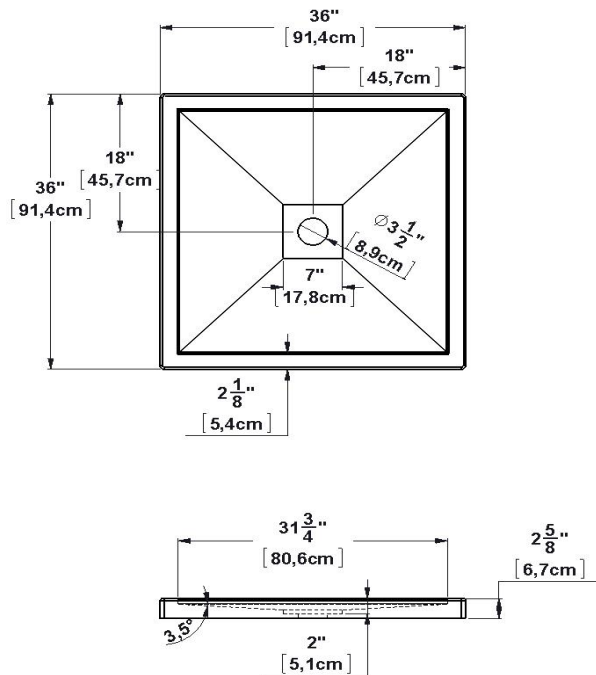

**Base 36x36 square drain cover** Product code : **SB3636**

Draft revision : 20140710150000

External dimensions : **36" x 36" x 2,625" [91,4 cm x 91,4 cm x 6,7 cm]**

Material : **acrylic**

**Draft and specs**

\*slope at the floor of the shower may not be represented

**Specifications**

Textured floor : **no**  
Footrest : **no**  
Characteristics :

**Remarks**

\*all measures have a precision of  $\pm 1/4"$  (0,63cm)  
\*if a measure is present on one side only, part is symmetrical