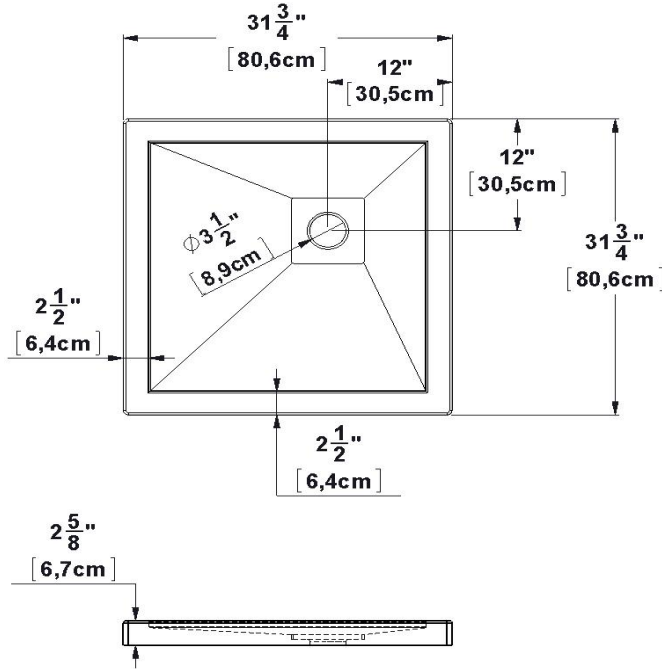

Base 32x32 RH corner drain Product code : **SB32R3212**

Draft revision : **20170318153000**

Nominal dimensions : **32" x 32" x 2,625" [81,3 cm x 81,3 cm x 6,7 cm]**

Material : **acrylic**

Draft and specs

Specifications
Textured floor : no
Footrest : no
Characteristics : Corner base 12-12

Remarks
<i>All measures have a precision of ± 1/4" (0,63cm)</i>
<i>If a measure is present on one side only, part is symmetrical</i>

Available tile flanges configurations

Available options
Shower seat : SS16-A, SS16-B
Shower door : FP32 FP32R32