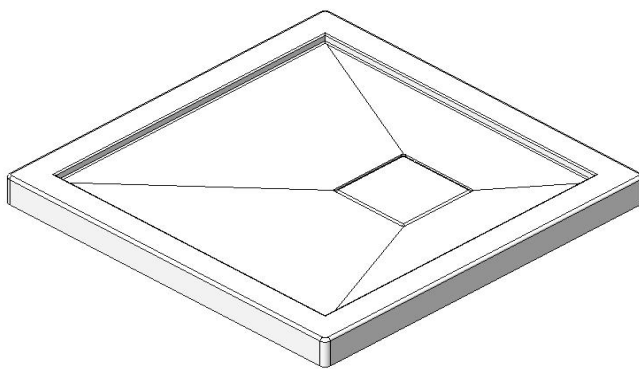

Base 32x32 RH corner drain Product code : **SB32R3212**

Draft revision : **20170318153000**

Nominal dimensions : **32" x 32" x 2,625" [81,3 cm x 81,3 cm x 6,7 cm]**

Material : **acrylic**

Draft and specs

Specifications
Textured floor : no
Footrest : no
Characteristics : Corner base 12-12

Remarks
<i>All measures have a precision of ± 1/4" (0,63cm)</i>
<i>If a measure is present on one side only, part is symmetrical</i>

Available tile flanges configurations

Available options
Shower seat : SS16-A, SS16-B
Shower door : FP32 FP32R32