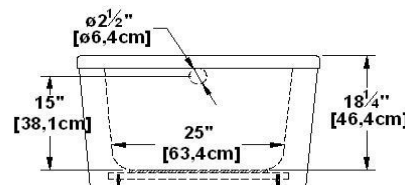

Rose 60 Freestanding

Product code : **RO60FS**

Draft revision : **20130422134102**

External dimensions : **60" x 35" x 21" [152,4 cm x 88,9 cm x 53,3 cm]**

Series : **freestand**

Seats : **1**

2012 catalog page : **12**

Lumbar support : **no**

Arm rests : **yes**

Low-profile available : **no**

Also available in DECKMOUNT

Draft and specs

Specifications	
Capacity :	41 IMP Gal. / 53,5 US Gal. / 186,4 liters
AeroMassage™ :	Easy Clean™ air jets
Super AeroMassage™ :	AeroMassage™ + 12 Easy Clean™ air jets
Dynamic Turbo™ :	unavailable
Comfort Air™ :	unavailable
Characteristics :	n/a

Remarks
*all measures have a precision of ± 1/4" (0,63cm)
*internal dimensions taken at 4" (10cm) from bath bottom
*capacity is measured by filling the soaker to 1-1/2" under the overflow
*textured skirt available on all Freestanding products
*shelf height is 3/4" on all "low-profile" models