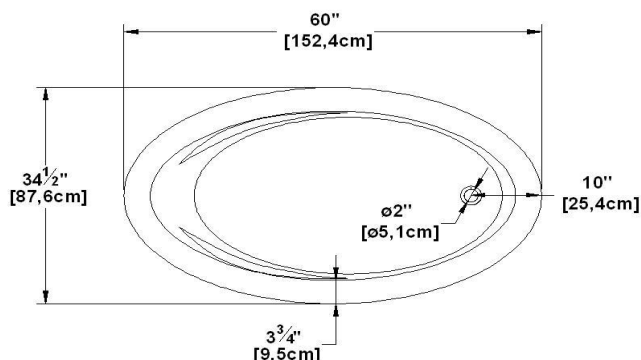

Rose 60 Freestanding

Product code : **RO60FS**

Draft revision : **20130422134102**

External dimensions : **60" x 35" x 21" [152,4 cm x 88,9 cm x 53,3 cm]**

Series : **freestand**

Seats : **1**

2012 catalog page : **12**

Lumbar support : **no**

Arm rests : **yes**

Low-profile available : **no**

Also available in DECKMOUNT

Draft and specs

Specifications	
Capacity :	41 IMP Gal. / 53,5 US Gal. / 186,4 liters
AeroMassage™ :	Easy Clean™ air jets
Super AeroMassage™ :	AeroMassage™ + 12 Easy Clean™ air jets
Dynamic Turbo™ :	unavailable
Comfort Air™ :	unavailable
Characteristics :	n/a

Remarks
*all measures have a precision of ± 1/4" (0,63cm)
*internal dimensions taken at 4" (10cm) from bath bottom
*capacity is measured by filling the soaker to 1-1/2" under the overflow
*textured skirt available on all Freestanding products
*shelf height is 3/4" on all "low-profile" models