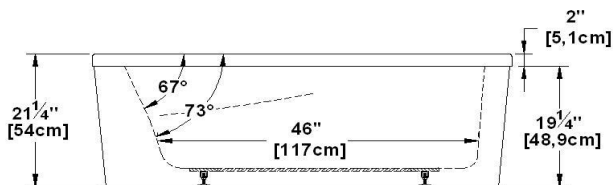

Rose 60 Freestanding

Product code : **RO60FS**

Draft revision : **20130422134102**

External dimensions : **60" x 35" x 21" [152,4 cm x 88,9 cm x 53,3 cm]**

Series : **freestand**

Seats : **1**

2012 catalog page : **12**

Lumbar support : **no**

Arm rests : **yes**

Low-profile available : **no**

Also available in DECKMOUNT

Draft and specs

Specifications	
Capacity :	41 IMP Gal. / 53,5 US Gal. / 186,4 liters
AeroMassage™ :	Easy Clean™ air jets
Super AeroMassage™ :	AeroMassage™ + 12 Easy Clean™ air jets
Dynamic Turbo™ :	unavailable
Comfort Air™ :	unavailable
Characteristics :	n/a

Remarks
*all measures have a precision of ± 1/4" (0,63cm)
*internal dimensions taken at 4" (10cm) from bath bottom
*capacity is measured by filling the soaker to 1-1/2" under the overflow
*textured skirt available on all Freestanding products
*shelf height is 3/4" on all "low-profile" models