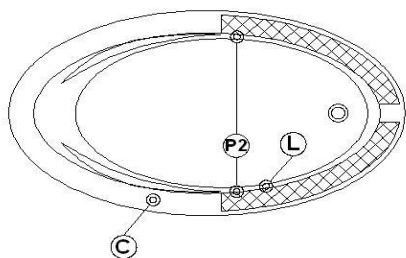

Options and installation

accessories and decorative lines positions are approximative

Additional(s) note(s) :

Over-flow must be installed with flexible piping. When ordered with AeroMassage™ or Super AeroMassage™, blower must be remote mounted. Keypad not installed when ordered with remote control.

Legend			
(S)	Blower	(L)	Chromatherapy light
(P1)	Pump	(P2)	Grab bar
(C)	Keypad		
[Cross-hatched]	Recommended faucets drilling location*		
Deck cut-out line			-----

Available models	
Model	Availability
Soaker alone	✓
Comfort Air™	
AeroMassage™	✓
Super AeroMassage™	✓
Dynamic Turbo™ (not available in the U.S.)	
Dynamic Turbo™ + AeroMassage™	
Dynamic Turbo™ + Super AeroMassage™	

Available recommended options
Front skirt : Included (Freestanding)
Recommended drain : WOCOSB14 (chrome finish)
Tile flanges : unavailable
Remote control** : available
**Floating

*It is possible to install the faucets elsewhere on the product. The installer must verify that there are no piping or wires before drilling.

IMPORTANT NOTE : Specifications, dimensions and models are subject to change.

Visit our website <http://www.oceania-attitude.com> to access up-to-date dimensions and informations. In all cases, information on the website is the most up-to-date. Dimensions may vary slightly. To ensure proper fit, measurements must be taken on the product directly.

Head office

591, avenue des Entreprises
Thetford Mines, Quebec
CANADA G6H 4B2

Phone numbers

No-charge : 1-877-332-4224
Fax : 1-866-460-4334

Internet

Web : <http://www.oceania-attitude.com>
Email : info@oceaniabaths.com