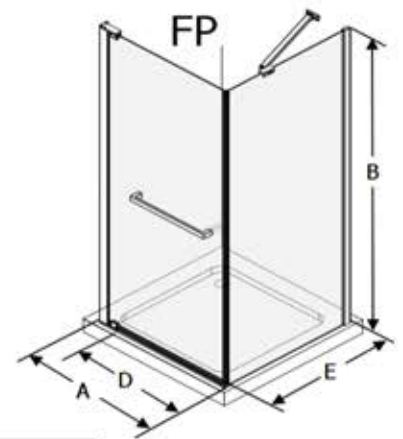

SHOWER DOOR California Series FPR

This FP shower glass door features the latest minimalist style and maximizes the door opening with its ingenious hinge system.

- Corner installation
- 8mm tempered glass with Oceania easy clean Clear View™ treatment.
- Acrylic door seals.
- Chrome finish.
- 78 ¾" door height.
- 10-year limited warranty.

FP doors - California

Code	A (min)	A (max)	B	C	D (min)	D(max)	E (min)	E (max)	1 side panel (return)
FP32R32	29 7/8"	30 3/8"	78 3/4"	79 1/2"	25"	26"	29 7/8"	30 3/8"	
FP32R34							31 1/4"	32 3/8"	
FP32R36							33 3/8"	34 3/8"	
FP32R42							39 3/8"	40 3/8"	
FP32R48							45 7/8"	46 3/8"	
FP34R32	31 1/8"	32 3/8"	78 3/4"	79 1/2"	27"	28"	29 7/8"	30 3/8"	
FP34R36							33 3/8"	34 3/8"	