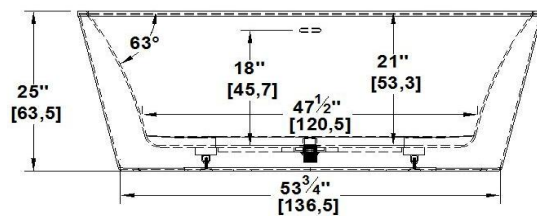

Tahoe 66

Product code : **TA66**

Draft revision : **20170704095000**

External dimensions : **65,75" x 36" x 25" [167,0 cm x 91,4 cm x 63,5 cm]**

Series : **freestand**

Seats : **2**

Lumbar support : **no**

Arm rests : **no**

Low-profile available : **no**

Also available in **DECKMOUNT**

Draft and specs