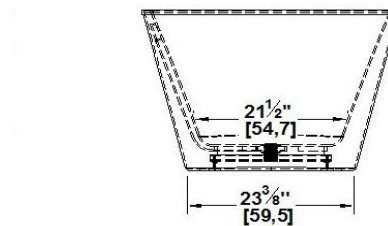

Tahoe 66

Product code : **TA66**

Draft revision : **20170704095000**

External dimensions : **65,75" x 36" x 25" [167,0 cm x 91,4 cm x 63,5 cm]**

Series : **freestand**

Seats : **2**

Lumbar support : **no**

Arm rests : **no**

Low-profile available : **no**

Also available in **DECKMOUNT**

Draft and specs

| Specifications | |
|----------------------|--|
| Capacity : | 72 IMP Gal. / 93,9 US Gal. / 327,3 liters |
| AeroMassage™ : | 40 Easy Clean™ air jets |
| Super AeroMassage™ : | unavailable |
| Dynamic Turbo™ : | unavailable |
| Comfort Air™ : | unavailable |
| Characteristics : | One-piece freestanding bath |

| Remarks | |
|--|--|
| *all measures have a precision of ± 1/4" (0,63cm) | |
| *internal dimensions taken at 4" (10cm) from bath bottom | |
| *capacity is measured by filling the soaker to 1-1/2" under the overflow | |