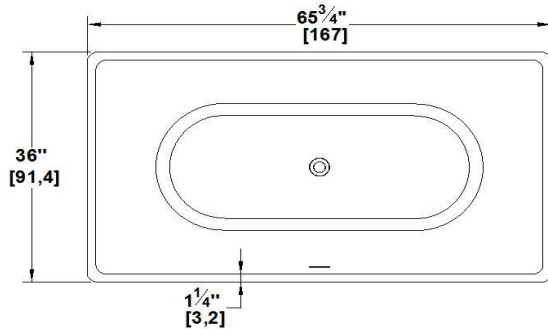

Tahoe 66

Product code : **TA66**

Draft revision : **20170704095000**

External dimensions : **65,75" x 36" x 25" [167,0 cm x 91,4 cm x 63,5 cm]**

Series : **freestand**

Seats : **2**

Lumbar support : **no**

Arm rests : **no**

Low-profile available : **no**

Also available in **DECKMOUNT**

Draft and specs

| Specifications | |
|----------------------|--|
| Capacity : | 72 IMP Gal. / 93,9 US Gal. / 327,3 liters |
| AeroMassage™ : | 40 Easy Clean™ air jets |
| Super AeroMassage™ : | unavailable |
| Dynamic Turbo™ : | unavailable |
| Comfort Air™ : | unavailable |
| Characteristics : | One-piece freestanding bath |

| Remarks | |
|--|--|
| *all measures have a precision of ± 1/4" (0,63cm) | |
| *internal dimensions taken at 4" (10cm) from bath bottom | |
| *capacity is measured by filling the soaker to 1-1/2" under the overflow | |