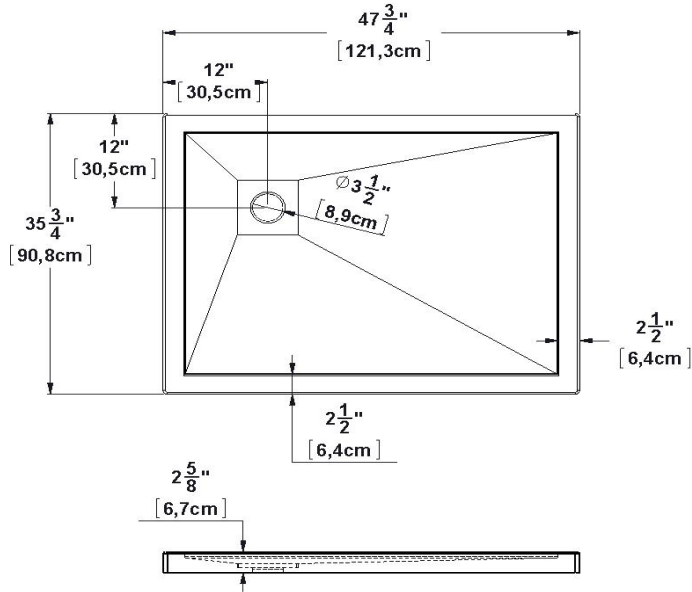

**Base 48x36 LH corner drain** Product code : **SB48L3612**

Draft revision : **20170325153000**

Nominal dimensions : **48" x 36" x 2,625" [121,9 cm x 91,4 cm x 6,7 cm]**

Material : **acrylic**

**Draft and specs**

Specifications
Textured floor : <b>no</b>
Footrest : <b>no</b>
Characteristics : <b>Corner base 12-12</b>

Remarks
All measures have a precision of $\pm 1/4''$ (0,63cm)
If a measure is present on one side only, part is symmetrical