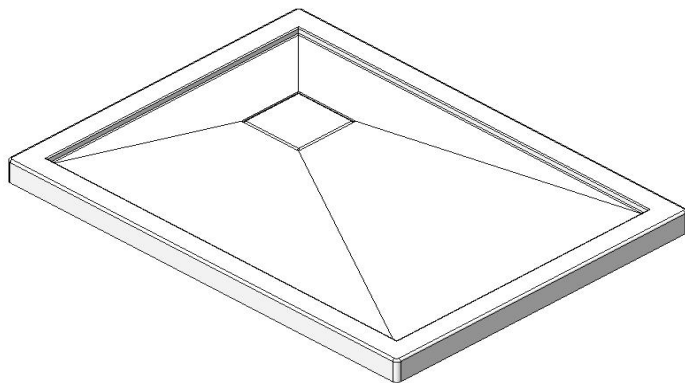

Available options
Shower seat : SS16-A, SS16-B
Shower door : PB136 PB148 PB24836 PR23648 EKO48 EKO48R36 PBSD48 PBSD48R36 PBSD48R236

Additional note(s) :

Integrated tile flanges not shown. To be specified when ordering. Aluminium tile flanges can be supplied as an option.

IMPORTANT NOTE :
Specifications, dimensions and models are subject to change.
Visit our website <http://www.oceania-attitude.com> to access up-to-date dimensions and informations. In all cases, information on the website is the most up-to-date.