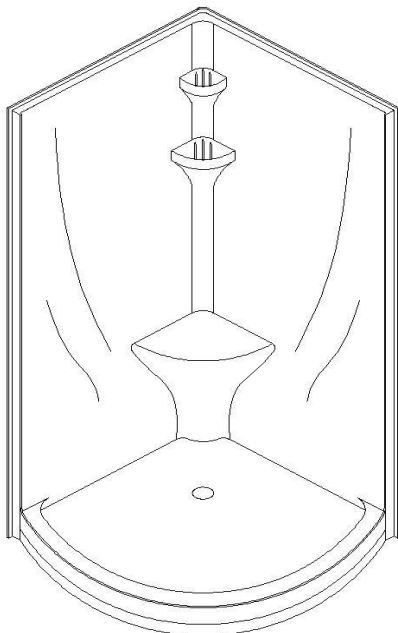

Poseidon 36

Product code : **P036**

Draft revision : **20130422134119**

External dimensions : **36" x 36" x 77" [91,4 cm x 91,4 cm x 195,6 cm]**

Material : **acrylic**

2012 product catalog page : **90**

Draft and specs

**slope at the floor of the shower may not be represented*

Specifications
Textured floor : yes
Footrest : no
Characteristics :

Remarks
<i>*all measures have a precision of ± 1/4" (0,63cm)</i>
<i>*if a measure is present on one side only, part is symmetrical</i>

Options and installation

**default hardware and decorative lines positions are approximatives*

Available options
shower hood : TPO36
shower door : PO3640 PO3650

Additional note(s) :

IMPORTANT NOTE :
Specifications, dimensions and models are subject to change.
Visit our website <http://www.oceania-attitude.com> to access up-to-date dimensions and informations. In all cases, information on the website is the most up-to-date.