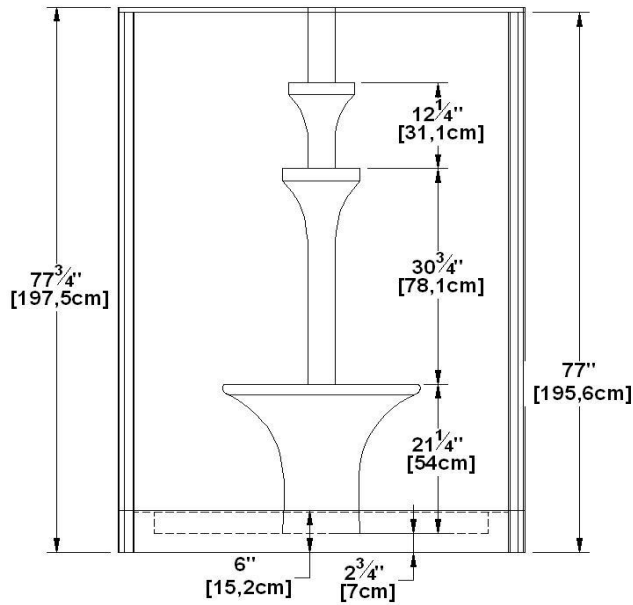

Poseidon 36

Product code : **P036**

Draft revision : **20130422134119**

External dimensions : **36" x 36" x 77" [91,4 cm x 91,4 cm x 195,6 cm]**

Material : **acrylic**

2012 product catalog page : **90**

Draft and specs

**slope at the floor of the shower may not be represented*

Specifications
Textured floor : yes
Footrest : no
Characteristics :

Remarks
<i>*all measures have a precision of ± 1/4" (0,63cm)</i>
<i>*if a measure is present on one side only, part is symmetrical</i>

Options and installation

**default hardware and decorative lines positions are approximatives*

Available options
shower hood : TPO36
shower door : PO3640 PO3650

Additional note(s) :

IMPORTANT NOTE :
Specifications, dimensions and models are subject to change.
Visit our website <http://www.oceania-attitude.com> to access up-to-date dimensions and informations. In all cases, information on the website is the most up-to-date.