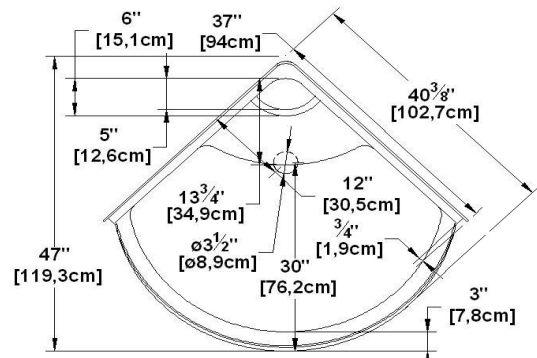

Poseidon 36

Product code : **P036**

Draft revision : **20130422134119**

External dimensions : **36" x 36" x 77" [91,4 cm x 91,4 cm x 195,6 cm]**

Material : **acrylic**

2012 product catalog page : **90**

Draft and specs

**slope at the floor of the shower may not be represented*

Specifications
Textured floor : yes
Footrest : no
Characteristics :

Remarks
<i>*all measures have a precision of ± 1/4" (0,63cm)</i>
<i>*if a measure is present on one side only, part is symmetrical</i>

Options and installation

**default hardware and decorative lines positions are approximatives*

Available options
shower hood : TPO36
shower door : PO3640 PO3650

Additional note(s) :

IMPORTANT NOTE :
Specifications, dimensions and models are subject to change.
Visit our website <http://www.oceania-attitude.com> to access up-to-date dimensions and informations. In all cases, information on the website is the most up-to-date.