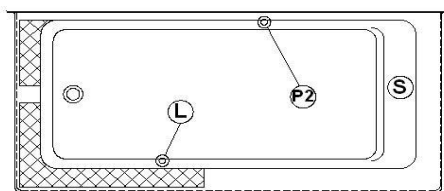

Options and installation

accessories and decorative lines positions are approximative

Additional(s) note(s) :

Integrated acrylic tile flanges. If system, delivered with keypad not installed. Available in white only. When ordered with AeroMassage™ or Super AeroMassage™, blower must be remote mounted. Only one handle can be factory installed.

Legend		
(S)	Blower	(L) Chromotherapy light
(P1)	Pump	(P2) Grab bar
(C)	Keypad	
Recommended faucets drilling location*		
Deck cut-out line		

Available models	
Model	Availability
Soaker alone	✓
Comfort Air™	✓
AeroMassage™	✓
Super AeroMassage™	✓
Dynamic Turbo™ (not available in the U.S.)	
Dynamic Turbo™ + AeroMassage™	
Dynamic Turbo™ + Super AeroMassage™	

Available recommended options	
Front skirt :	
Recommended drain : <i>WOCOSBS14 (chrome finish)</i>	
Tile flanges : <i>Included on sides without skirt</i>	
Remote control** : <i>available</i>	
**Floating	

*It is possible to install the faucets elsewhere on the product. The installer must verify that there are no piping or wires before drilling.

IMPORTANT NOTE : Specifications, dimensions and models are subject to change.

Visit our website <http://www.oceania-attitude.com> to access up-to-date dimensions and informations. In all cases, information on the website is the most up-to-date. Dimensions may vary slightly. To ensure proper fit, measurements must be taken on the product directly.

Head office

591, avenue des Entreprises
Thetford Mines, Quebec
CANADA G6H 4B2

Phone numbers

No-charge : 1-877-332-4224
Fax : 1-866-460-4334

Internet

Web : <http://www.oceania-attitude.com>
Email : info@oceaniabaths.com