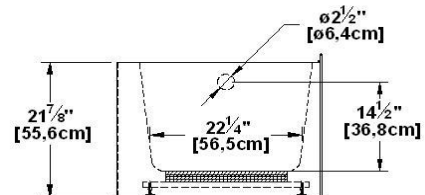

Loft 6631 L-SFLR - Left hand drain, 3 Skirts (Front, Left and Right)

Product code : **LO6631L-SFLR**

Draft revision : **20170321140000**

External dimensions : **66" x 31" x 22" [167,6 cm x 78,7 cm x 55,9 cm]**

Series : **freestand**

Seats : **1**

Lowbar support : **yes**

Arm rests : **no**

Low-profile available : **no**

Draft and specs

Specifications	
Capacity :	46 IMP Gal. / 60,0 US Gal. / 209,1 liters
AeroMassage™ :	40 Easy Clean™ air jets
Super AeroMassage™ :	AeroMassage™ + 12 Easy Clean™ air jets
Dynamic Turbo™ :	unavailable
Comfort Air™ :	40 Easy Clean™ air jets
Characteristics :	3 integrated skirts

Remarks	
<i>*all measures have a precision of ± 1/4" (0,63cm)</i>	
<i>*internal dimensions taken at 4" (10cm) from bath bottom</i>	
<i>*capacity is measured by filling the soaker to 1-1/2" under the overflow</i>	