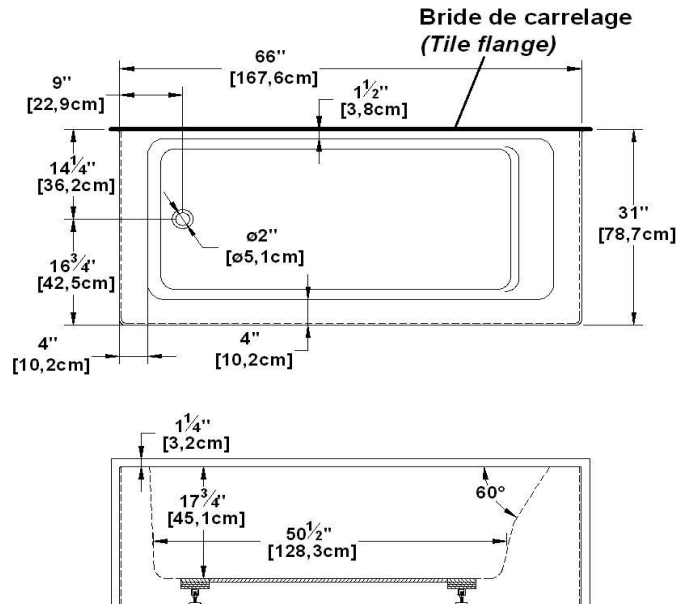

Loft 6631 L-SFLR - Left hand drain, 3 Skirts (Front, Left and Right)

Product code : **LO6631L-SFLR**

Draft revision : **20170321140000**

External dimensions : **66" x 31" x 22" [167,6 cm x 78,7 cm x 55,9 cm]**

Series : **freestand**

Seats : **1**

Lowbar support : **yes**

Arm rests : **no**

Low-profile available : **no**

Draft and specs

Specifications	
Capacity :	46 IMP Gal. / 60,0 US Gal. / 209,1 liters
AeroMassage™ :	40 Easy Clean™ air jets
Super AeroMassage™ :	AeroMassage™ + 12 Easy Clean™ air jets
Dynamic Turbo™ :	unavailable
Comfort Air™ :	40 Easy Clean™ air jets
Characteristics :	3 integrated skirts

Remarks	
<i>*all measures have a precision of ± 1/4" (0,63cm)</i>	
<i>*internal dimensions taken at 4" (10cm) from bath bottom</i>	
<i>*capacity is measured by filling the soaker to 1-1/2" under the overflow</i>