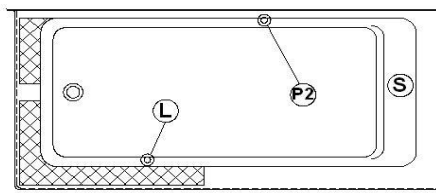

**Loft 6631 L-SFL - Left hand drain, 2 Skirts (Front and Left)**

Product code : **LO6631L-SFL**

Draft revision : **20170319140000**

External dimensions : **66" x 31" x 22"** [167,6 cm x 78,7 cm x 55,9 cm]

Series : **freestand**

Seats : **1**

Lowbar support : **yes**

Arm rests : **no**

Low-profile available : **no**

**Draft and specs**

Specifications	
Capacity :	<b>46 IMP Gal. / 60,0 US Gal. / 209,1 liters</b>
AeroMassage™ :	<b>40 Easy Clean™ air jets</b>
Super AeroMassage™ :	<b>AeroMassage™ + 12 Easy Clean™ air jets</b>
Dynamic Turbo™ :	<b>unavailable</b>
Comfort Air™ :	<b>40 Easy Clean™ air jets</b>
Characteristics :	<b>2 integrated skirts</b>

Remarks	
*all measures have a precision of ± 1/4" (0,63cm)	
*internal dimensions taken at 4" (10cm) from bath bottom	
*capacity is measured by filling the soaker to 1-1/2" under the overflow	

**Options and installation**