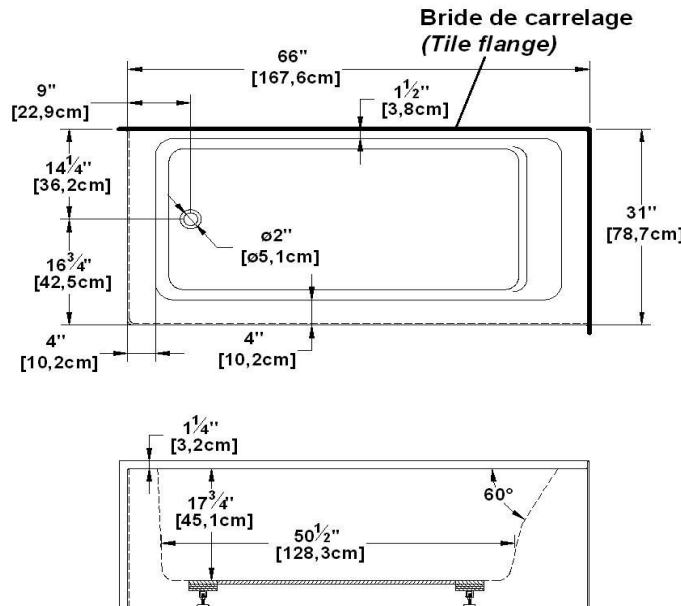

Loft 6631 L-SFL - Left hand drain, 2 Skirts (Front and Left)

Product code : **LO6631L-SFL**

Draft revision : **20170319140000**

External dimensions : **66" x 31" x 22"** [167,6 cm x 78,7 cm x 55,9 cm]

Series : **freestand**

Seats : **1**

Lowbar support : **yes**

Arm rests : **no**

Low-profile available : **no**

Draft and specs

Specifications	
Capacity :	46 IMP Gal. / 60,0 US Gal. / 209,1 liters
AeroMassage™ :	40 Easy Clean™ air jets
Super AeroMassage™ :	AeroMassage™ + 12 Easy Clean™ air jets
Dynamic Turbo™ :	unavailable
Comfort Air™ :	40 Easy Clean™ air jets
Characteristics :	2 integrated skirts

Remarks	
*all measures have a precision of ± 1/4" (0,63cm)	
*internal dimensions taken at 4" (10cm) from bath bottom	
*capacity is measured by filling the soaker to 1-1/2" under the overflow	

Options and installation