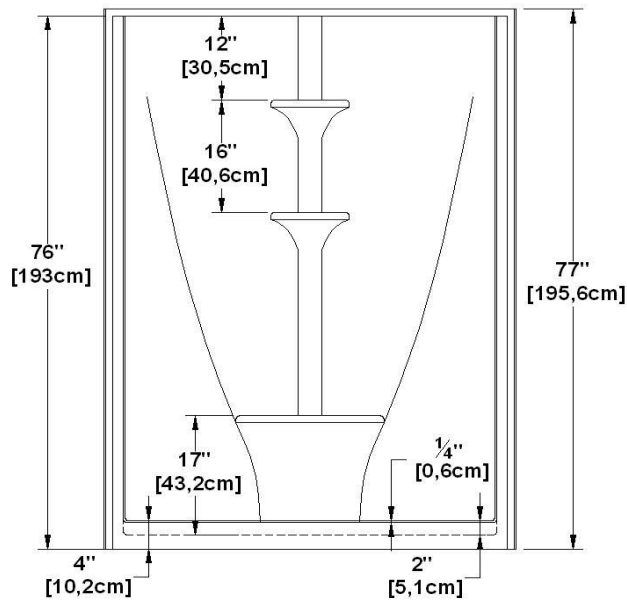

Avalanche 36

Product code : **AV36**

Draft revision : **20130422132828**

External dimensions : **36" x 36" x 78" [91,4 cm x 91,4 cm x 198,1 cm]**

Material : **acrylic**

2012 product catalog page : **87**

Draft and specs

**slope at the floor of the shower may not be represented*

Specifications
Textured floor : yes
Footrest : no
Characteristics :

Remarks
<i>*all measures have a precision of ± 1/4" (0,63cm)</i>
<i>*if a measure is present on one side only, part is symmetrical</i>

Options and installation

**default hardware and decorative lines positions are approximatives*

Available options
shower hood : TAT36
shower door : PD3640 PD3650 PED3640 PED3650

Additional note(s) :

IMPORTANT NOTE :
Specifications, dimensions and models are subject to change.
Visit our website <http://www.oceania-attitude.com> to access up-to-date dimensions and informations. In all cases, information on the website is the most up-to-date.