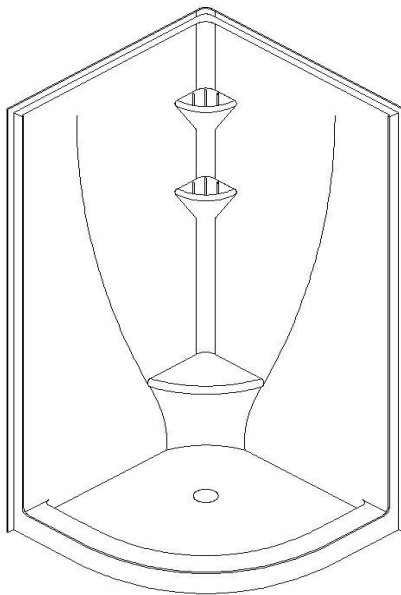

Avalanche 36

Product code : **AV36**

Draft revision : **20130422132828**

External dimensions : **36" x 36" x 78" [91,4 cm x 91,4 cm x 198,1 cm]**

Material : **acrylic**

2012 product catalog page : **87**

Draft and specs

**slope at the floor of the shower may not be represented*

Specifications
Textured floor : yes
Footrest : no
Characteristics :

Remarks
<i>*all measures have a precision of ± 1/4" (0,63cm)</i>
<i>*if a measure is present on one side only, part is symmetrical</i>

Options and installation

**default hardware and decorative lines positions are approximatives*

Available options
shower hood : TAT36
shower door : PD3640 PD3650 PED3640 PED3650

Additional note(s) :

IMPORTANT NOTE :
Specifications, dimensions and models are subject to change.
Visit our website <http://www.oceania-attitude.com> to access up-to-date dimensions and informations. In all cases, information on the website is the most up-to-date.