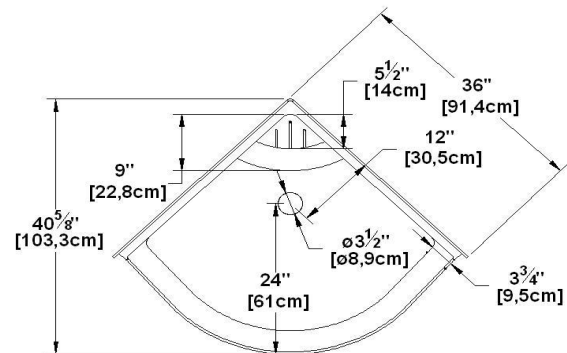

Avalanche 36

Product code : **AV36**

Draft revision : **20130422132828**

External dimensions : **36" x 36" x 78" [91,4 cm x 91,4 cm x 198,1 cm]**

Material : **acrylic**

2012 product catalog page : **87**

Draft and specs

**slope at the floor of the shower may not be represented*

Specifications
Textured floor : yes
Footrest : no
Characteristics :

Remarks
<i>*all measures have a precision of ± 1/4" (0,63cm)</i>
<i>*if a measure is present on one side only, part is symmetrical</i>

Options and installation

**default hardware and decorative lines positions are approximatives*

Available options
shower hood : TAT36
shower door : PD3640 PD3650 PED3640 PED3650

Additional note(s) :

IMPORTANT NOTE :
Specifications, dimensions and models are subject to change.
Visit our website <http://www.oceania-attitude.com> to access up-to-date dimensions and informations. In all cases, information on the website is the most up-to-date.