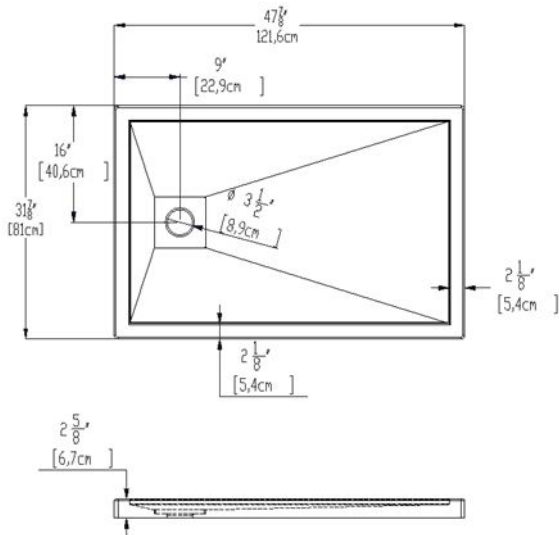

**Base 48x32 left hand square drain cover**

Product code: **SB48L32**

Nominal dimensions: **48" x 32" x 2.625" [121.9 cm x 81.3 cm x 6.7 cm]**

Material: **acrylic**

Draft revision : **20191206160800**

**Draft and specs**

**Specifications**

Textured floor: **no**

Footrest: **no**

Characteristics:

**Remarks**

All measures have a precision of  $\pm 1/4"$  (0,63cm)  
If a measure is present on one side only, part is symmetrical