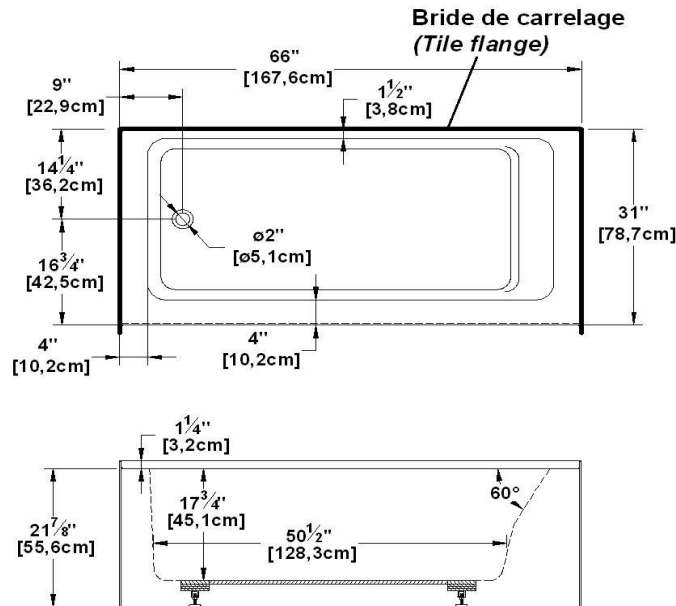

Loft 6631 L-SF - Left hand drain, 1 Skirt (Front)

Product code : **LO6631L-SF**

Draft revision : **20170320140000**

External dimensions : **66" x 31" x 22"** [167,6 cm x 78,7 cm x 55,9 cm]

Series : **freestand**

Seats : **1**

Lowbar support : **yes**

Arm rests : **no**

Low-profile available : **no**

Draft and specs

Specifications	
Capacity :	46 IMP Gal. / 60,0 US Gal. / 209,1 liters
AeroMassage™ :	40 Easy Clean™ air jets
Super AeroMassage™ :	AeroMassage™ + 12 Easy Clean™ air jets
Dynamic Turbo™ :	unavailable
Comfort Air™ :	40 Easy Clean™ air jets
Characteristics :	1 integrated skirt

Remarks	
*all measures have a precision of ± 1/4" (0,63cm)	
*internal dimensions taken at 4" (10cm) from bath bottom	
*capacity is measured by filling the soaker to 1-1/2" under the overflow	

Options and installation