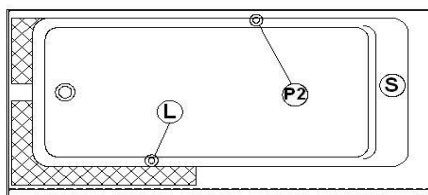

Loft 6631 L-SF - Left hand drain, 1 Skirt (Front)

Product code : **LO6631L-SF**

Draft revision : **20170320140000**

External dimensions : **66" x 31" x 22"** [167,6 cm x 78,7 cm x 55,9 cm]

Series : **freestand**

Seats : **1**

Lowbar support : **yes**

Arm rests : **no**

Low-profile available : **no**

Draft and specs

Specifications	
Capacity :	46 IMP Gal. / 60,0 US Gal. / 209,1 liters
AeroMassage™ :	40 Easy Clean™ air jets
Super AeroMassage™ :	AeroMassage™ + 12 Easy Clean™ air jets
Dynamic Turbo™ :	unavailable
Comfort Air™ :	40 Easy Clean™ air jets
Characteristics :	1 integrated skirt

Remarks	
*all measures have a precision of ± 1/4" (0,63cm)	
*internal dimensions taken at 4" (10cm) from bath bottom	
*capacity is measured by filling the soaker to 1-1/2" under the overflow	

Options and installation

accessories and decorative lines positions are approximative

Additional(s) note(s) :

Integrated acrylic tile flanges. If system, delivered with keypad not installed. Available in white only. Only one handle can be factory installed.