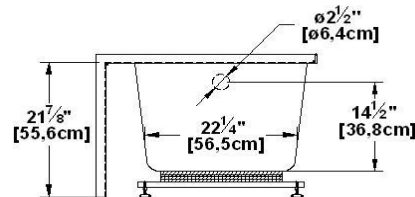

Loft 6631 L-SF - Left hand drain, 1 Skirt (Front)

Product code : **LO6631L-SF**

Draft revision : **20170320140000**

External dimensions : **66" x 31" x 22"** [167,6 cm x 78,7 cm x 55,9 cm]

Series : **freestand**

Seats : **1**

Lowbar support : **yes**

Arm rests : **no**

Low-profile available : **no**

Draft and specs

Specifications	
Capacity :	46 IMP Gal. / 60,0 US Gal. / 209,1 liters
AeroMassage™ :	40 Easy Clean™ air jets
Super AeroMassage™ :	AeroMassage™ + 12 Easy Clean™ air jets
Dynamic Turbo™ :	unavailable
Comfort Air™ :	40 Easy Clean™ air jets
Characteristics :	1 integrated skirt

Remarks	
*all measures have a precision of ± 1/4" (0,63cm)	
*internal dimensions taken at 4" (10cm) from bath bottom	
*capacity is measured by filling the soaker to 1-1/2" under the overflow	

Options and installation