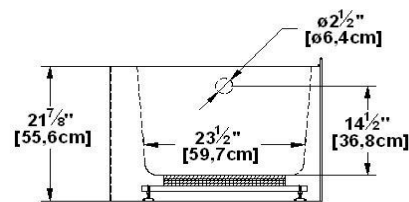

Loft 6031 R - 3 skirts (front, left and right), drain at right

Product code : **LO6031R-SFLR**

Draft revision : **20151218090000**

External dimensions : **60" x 31" x 22" [152,4 cm x 78,7 cm x 55,9 cm]**

Series : **freestand**

Seats : **1**

Low-back support : **yes**

Arm rests : **no**

Low-profile available : **no**

Draft and specs

| Specifications | |
|----------------------|---|
| Capacity : | 42 IMP Gal. / 54,8 US Gal. / 190,9 liters |
| AeroMassage™ : | 40 Easy Clean™ air jets |
| Super AeroMassage™ : | AeroMassage™ + 12 Easy Clean™ air jets |
| Dynamic Turbo™ : | unavailable |
| Comfort Air™ : | 40 Easy Clean™ air jets |
| Characteristics : | 3 integrated skirts |

| Remarks | |
|--|--|
| *all measures have a precision of ± 1/4" (0,63cm) | |
| *internal dimensions taken at 4" (10cm) from bath bottom | |
| *capacity is measured by filling the soaker to 1-1/2" under the overflow | |