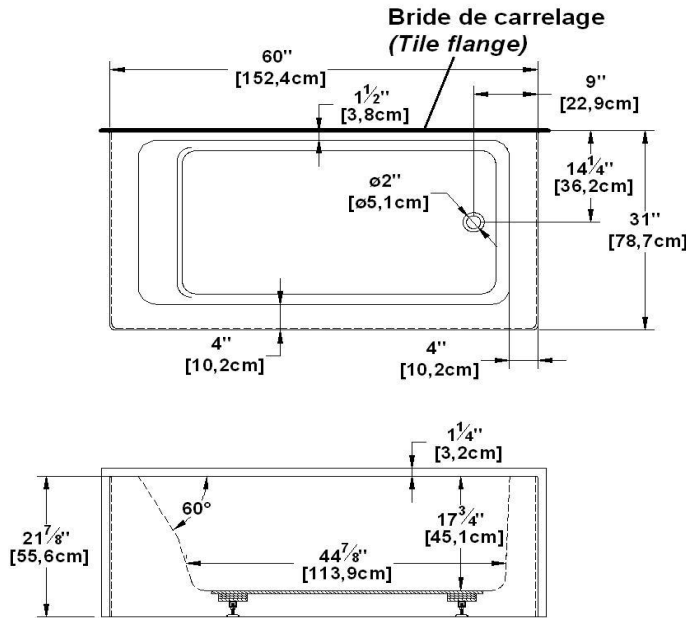

Loft 6031 R - 3 skirts (front, left and right), drain at right

Product code : **LO6031R-SFLR**

Draft revision : **20151218090000**

External dimensions : **60" x 31" x 22" [152,4 cm x 78,7 cm x 55,9 cm]**

Series : **freestand**

Seats : **1**

Low-back support : **yes**

Arm rests : **no**

Low-profile available : **no**

Draft and specs

Specifications	
Capacity :	42 IMP Gal. / 54,8 US Gal. / 190,9 liters
AeroMassage™ :	40 Easy Clean™ air jets
Super AeroMassage™ :	AeroMassage™ + 12 Easy Clean™ air jets
Dynamic Turbo™ :	unavailable
Comfort Air™ :	40 Easy Clean™ air jets
Characteristics :	3 integrated skirts

Remarks	
*all measures have a precision of ± 1/4" (0,63cm)	
*internal dimensions taken at 4" (10cm) from bath bottom	
*capacity is measured by filling the soaker to 1-1/2" under the overflow