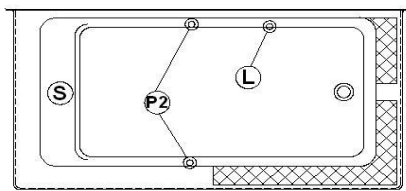

Options and installation

accessories and decorative lines positions are approximative

Additional(s) note(s) :

Integrated acrylic tile flanges. If system, delivered with keypad not installed. Available in white only. When ordered with AeroMassage™ or Super AeroMassage™, blower must be remote mounted.

Legend			
(S)	Blower	(L)	Chromatherapy light
(P1)	Pump	(P2)	Grab bar
(C)	Keypad		
(X)	Recommended faucets drilling location*		
Deck cut-out line			-----

Available models	
Model	Availability
Soaker alone	✓
Comfort Air™	✓
AeroMassage™	✓
Super AeroMassage™	✓
Dynamic Turbo™ (not available in the U.S.)	
Dynamic Turbo™ + AeroMassage™	
Dynamic Turbo™ + Super AeroMassage™	

Available recommended options	
Front skirt :	
Recommended drain :	WOCOSBS14 (chrome finish)
Tile flanges :	Included on sides without skirt
Remote control** :	available
**Floating	

*It is possible to install the faucets elsewhere on the product. The installer must verify that there are no piping or wires before drilling.

IMPORTANT NOTE : Specifications, dimensions and models are subject to change.

Visit our website <http://www.oceania-attitude.com> to access up-to-date dimensions and informations. In all cases, information on the website is the most up-to-date. Dimensions may vary slightly. To ensure proper fit, measurements must be taken on the product directly.

Head office

591, avenue des Entreprises
Thetford Mines, Quebec
CANADA G6H 4B2

Phone numbers

No-charge : 1-877-332-4224
Fax : 1-866-460-4334

Internet

Web : <http://www.oceania-attitude.com>
Email : info@oceaniabaths.com