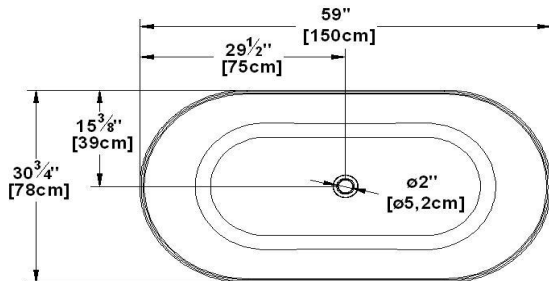

London

Product code : **L059**

Draft revision : **20140815103000**

External dimensions : **59" x 31" x 24,5" [149,9 cm x 78,7 cm x 62,2 cm]**

Series : **Influence**

Seats : **1**

Lumbar support : **no**

Arm rests : **no**

Low-profile available : **no**

Draft and specs

Specifications	
Capacity :	48 IMP Gal. / 62,6 US Gal. / 218,2 liters
AeroMassage™ :	unavailable
Super AeroMassage™ :	unavailable
Dynamic Turbo™ :	unavailable
Comfort Air™ :	unavailable
Characteristics :	One-piece freestanding bath

Remarks
*all measures have a precision of ± 1/4" (0,63cm)
*internal dimensions taken at 4" (10cm) from bath bottom
*capacity is measured by filling the soaker to 1-1/2" under the overflow
*textured skirt available on all Freestanding products
*shelf height is 3/4" on all "low-profile" models