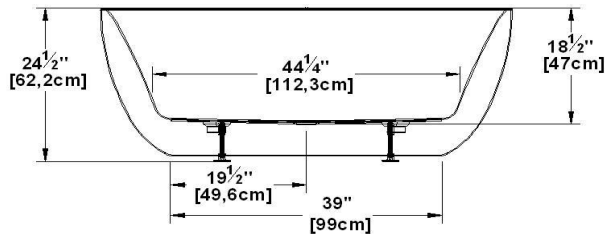

London

Product code : **L059**

Draft revision : **20140815103000**

External dimensions : **59" x 31" x 24,5" [149,9 cm x 78,7 cm x 62,2 cm]**

Series : **Influence**

Seats : **1**

Lumbar support : **no**

Arm rests : **no**

Low-profile available : **no**

Draft and specs

Specifications	
Capacity :	48 IMP Gal. / 62,6 US Gal. / 218,2 liters
AeroMassage™ :	unavailable
Super AeroMassage™ :	unavailable
Dynamic Turbo™ :	unavailable
Comfort Air™ :	unavailable
Characteristics :	One-piece freestanding bath

Remarks
*all measures have a precision of ± 1/4" (0,63cm)
*internal dimensions taken at 4" (10cm) from bath bottom
*capacity is measured by filling the soaker to 1-1/2" under the overflow
*textured skirt available on all Freestanding products
*shelf height is 3/4" on all "low-profile" models