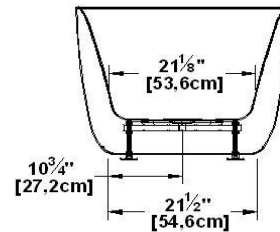

London

Product code : **L059**

Draft revision : **20140815103000**

External dimensions : **59" x 31" x 24,5" [149,9 cm x 78,7 cm x 62,2 cm]**

Series : **Influence**

Seats : **1**

Lumbar support : **no**

Arm rests : **no**

Low-profile available : **no**

Draft and specs

Specifications	
Capacity :	48 IMP Gal. / 62,6 US Gal. / 218,2 liters
AeroMassage™ :	unavailable
Super AeroMassage™ :	unavailable
Dynamic Turbo™ :	unavailable
Comfort Air™ :	unavailable
Characteristics :	One-piece freestanding bath

Remarks
*all measures have a precision of ± 1/4" (0,63cm)
*internal dimensions taken at 4" (10cm) from bath bottom
*capacity is measured by filling the soaker to 1-1/2" under the overflow
*textured skirt available on all Freestanding products
*shelf height is 3/4" on all "low-profile" models