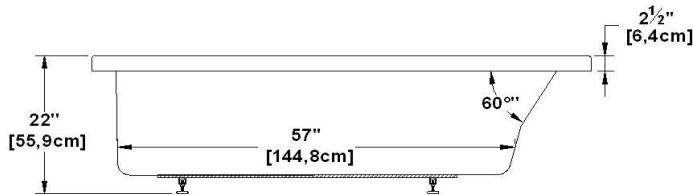

Liberty

Product code : **LI72**

Draft revision : **20140310155000**

External dimensions : **72" x 32" x 22" [182,9 cm x 81,3 cm x 55,9 cm]**

Series : **deck mount**

Seats : **1**

2012 catalog page : **47**

Low-profile available : **yes**

Arm rests : **no**

Low-profile available : **yes**

Draft and specs

Specifications

Capacity : **58 IMP Gal. / 75,7 US Gal. / 263,7 liters**
 AeroMassage™ : **45 Easy Clean™ air jets**
 Super AeroMassage™ : **AeroMassage™ + 12 Easy Clean™ air jets**
 Dynamic Turbo™ : **4 Confort Pulse jets / 4 Confort Swirl jets**
 Comfort Air™ : **45 Easy Clean™ air jets**
 Characteristics : **n/a**

Remarks

*all measures have a precision of $\pm 1/4"$ (0,63cm)
 *internal dimensions taken at 4" (10cm) from bath bottom
 *capacity is measured by filling the soaker to 1-1/2" under the overflow
 *textured skirt available on all Freestanding products
 *shelf height is 3/4" on all "low-profile" models