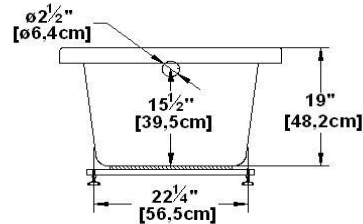

Liberty

Product code : **LI72**

Draft revision : **20140310155000**

External dimensions : **72" x 32" x 22" [182,9 cm x 81,3 cm x 55,9 cm]**

Series : **deck mount**

Seats : **1**

2012 catalog page : **47**

Low-profile available : **yes**

Arm rests : **no**

Low-profile available : **yes**

Draft and specs

Specifications

Capacity : **58 IMP Gal. / 75,7 US Gal. / 263,7 liters**
 AeroMassage™ : **45 Easy Clean™ air jets**
 Super AeroMassage™ : **AeroMassage™ + 12 Easy Clean™ air jets**
 Dynamic Turbo™ : **4 Confort Pulse jets / 4 Confort Swirl jets**
 Comfort Air™ : **45 Easy Clean™ air jets**
 Characteristics : **n/a**

Remarks

*all measures have a precision of $\pm 1/4"$ (0,63cm)
 *internal dimensions taken at 4" (10cm) from bath bottom
 *capacity is measured by filling the soaker to 1-1/2" under the overflow
 *textured skirt available on all Freestanding products
 *shelf height is 3/4" on all "low-profile" models