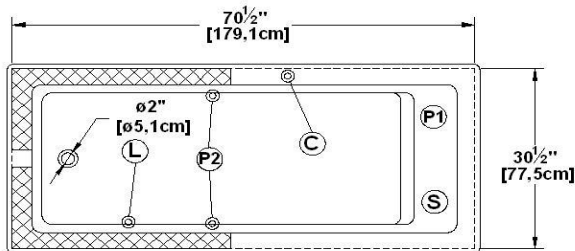

Options and installation

accessories and decorative lines positions are approximative

Additional(s) note(s) :

Keypad supplied but not installed when ordered with tile flanges or remote control.

Legend

- (S) Blower
- (L) Chromatherapy light
- (P1) Pump
- (P2) Grab bar
- (C) Keypad
- XXXXX Recommended faucets drilling location*
- Deck cut-out line - - - - -

Available models

Model	Availability
Soaker alone	✓
Comfort Air™	✓
AeroMassage™	✓
Super AeroMassage™	✓
Dynamic Turbo™ (not available in the U.S.)	✓
Dynamic Turbo™ + AeroMassage™	✓
Dynamic Turbo™ + Super AeroMassage™	✓

Available recommended options

Front skirt : *SP72*
Recommended drain : *WOCO14 (chrome finish)*
Tile flanges : *available*
Remote control** : *available*
**Floating

*It is possible to install the faucets elsewhere on the product. The installer must verify that there are no piping or wires before drilling.

IMPORTANT NOTE : Specifications, dimensions and models are subject to change.

Visit our website <http://www.oceania-attitude.com> to access up-to-date dimensions and informations. In all cases, information on the website is the most up-to-date.
Dimensions may vary slightly. To ensure proper fit, mesurements must be taken on the product directly.

Head office

591, avenue des Entreprises
Thetford Mines, Quebec
CANADA G6H 4B2

Phone numbers

No-charge : 1-877-332-4224
Fax : 1-866-460-4334

Internet

Web : <http://www.oceania-attitude.com>
Email : info@oceaniabaths.com