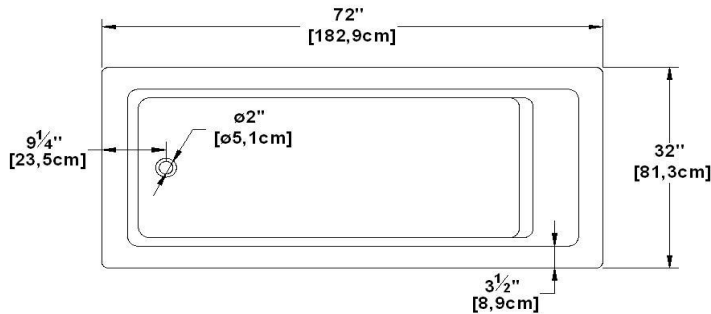

Liberty

Product code : **LI72**

Draft revision : **20140310155000**

External dimensions : **72" x 32" x 22" [182,9 cm x 81,3 cm x 55,9 cm]**

Series : **deck mount**

Seats : **1**

2012 catalog page : **47**

Low-profile available : **yes**

Arm rests : **no**

Low-profile available : **yes**

Draft and specs

Specifications

Capacity : **58 IMP Gal. / 75,7 US Gal. / 263,7 liters**
 AeroMassage™ : **45 Easy Clean™ air jets**
 Super AeroMassage™ : **AeroMassage™ + 12 Easy Clean™ air jets**
 Dynamic Turbo™ : **4 Confort Pulse jets / 4 Confort Swirl jets**
 Comfort Air™ : **45 Easy Clean™ air jets**
 Characteristics : **n/a**

Remarks

*all measures have a precision of $\pm 1/4"$ (0,63cm)
 *internal dimensions taken at 4" (10cm) from bath bottom
 *capacity is measured by filling the soaker to 1-1/2" under the overflow
 *textured skirt available on all Freestanding products
 *shelf height is 3/4" on all "low-profile" models