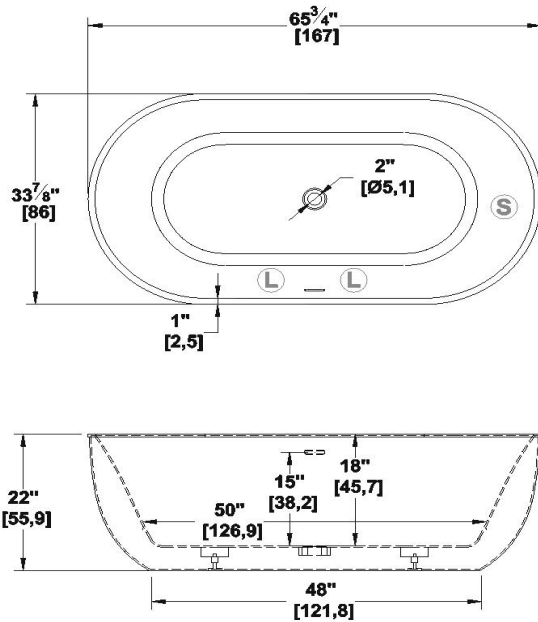

Kelowna

Product code : **KE66**

Draft revision : **20180809142000**

External dimensions : **65,75" x 34" x 22" [167,0 cm x 86,4 cm x 55,9 cm]**

Series : **Authentic Signature**

Seats : **1**

Lowbar support : **no**

Arm rests : **no**

Low-profile available : **no**

Draft and specs

Specifications	
Capacity :	49 IMP Gal. / 63,9 US Gal. / 222,8 liters
AeroMassage™ :	40 Easy Clean™ air jets
Super AeroMassage™ :	unavailable
Comfort Air™ :	unavailable
Characteristics :	One-piece freestanding bath

Remarks
*all measures have a precision of $\pm 1/4"$ (0,63cm)
*internal dimensions taken at 4" (10cm) from bath bottom
*capacity is measured by filling the soaker to 1-1/2" under the overflow

Options and installation

Legend			
(S)	Blower	(L)	Chromatherapy light
(P1)	Pump	(P2)	Grab bar
(C)	Keypad		
(X)	Recommended faucets drilling location*		
Deck cut-out line - - - - -			

Available models	
Model	Availability
Soaker alone	✓
Comfort Air™	
AeroMassage™	✓
Super AeroMassage™	
Nano Sens™	