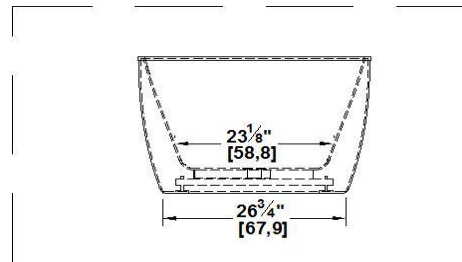

Kelowna

Product code : **KE66**

Draft revision : **20180809142000**

External dimensions : **65,75" x 34" x 22" [167,0 cm x 86,4 cm x 55,9 cm]**

Series : **Authentic Signature**

Seats : **1**

Lowbar support : **no**

Arm rests : **no**

Low-profile available : **no**

Draft and specs

Specifications	
Capacity :	49 IMP Gal. / 63,9 US Gal. / 222,8 liters
AeroMassage™ :	40 Easy Clean™ air jets
Super AeroMassage™ :	unavailable
Comfort Air™ :	unavailable
Characteristics :	One-piece freestanding bath

Remarks
*all measures have a precision of $\pm 1/4"$ (0,63cm)
*internal dimensions taken at 4" (10cm) from bath bottom
*capacity is measured by filling the soaker to 1-1/2" under the overflow

Options and installation