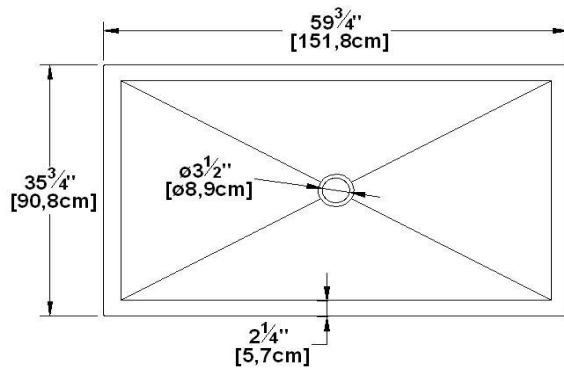

Base 60x36

Product code : **BT6036**

Draft revision : **20150401084500**

External dimensions : **60" x 36" x 2,625" [152,4 cm x 91,4 cm x 6,7 cm]**

Material : **acrylic**

Draft and specs

**slope at the floor of the shower may not be represented*

Options and installation

**default hardware and decorative lines positions are approximatives*

Specifications

Textured floor : **yes**
Footrest : **no**
Characteristics :

Remarks

**all measures have a precision of ± 1/4" (0,63cm)*

**if a measure is present on one side only, part is symmetrical*

Available options

shower hood : *n/a*

shower door : **PB136 PB160 PB26036 PBHG60 PBHG60R36
PBSD60 PBSD60R36 PBSD60R236**

Additional note(s) :