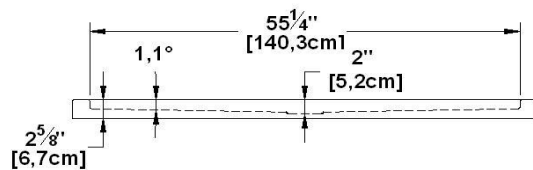

Base 60x36

Product code : **BT6036**

Draft revision : **20150401084500**

External dimensions : **60" x 36" x 2,625" [152,4 cm x 91,4 cm x 6,7 cm]**

Material : **acrylic**

Draft and specs

**slope at the floor of the shower may not be represented*

Options and installation

**default hardware and decorative lines positions are approximatives*

Specifications

Textured floor : **yes**
Footrest : **no**
Characteristics :

Remarks

**all measures have a precision of ± 1/4" (0,63cm)*

**if a measure is present on one side only, part is symmetrical*

Available options

shower hood : *n/a*

shower door : **PB136 PB160 PB26036 PBHG60 PBHG60R36
PBSD60 PBSD60R36 PBSD60R236**

Additional note(s) :