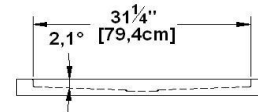

Base 60x36

Product code : **BT6036**

Draft revision : **20150401084500**

External dimensions : **60" x 36" x 2,625" [152,4 cm x 91,4 cm x 6,7 cm]**

Material : **acrylic**

Draft and specs

**slope at the floor of the shower may not be represented*

Options and installation

**default hardware and decorative lines positions are approximatives*

Specifications

Textured floor : **yes**
Footrest : **no**
Characteristics :

Remarks

**all measures have a precision of ± 1/4" (0,63cm)*