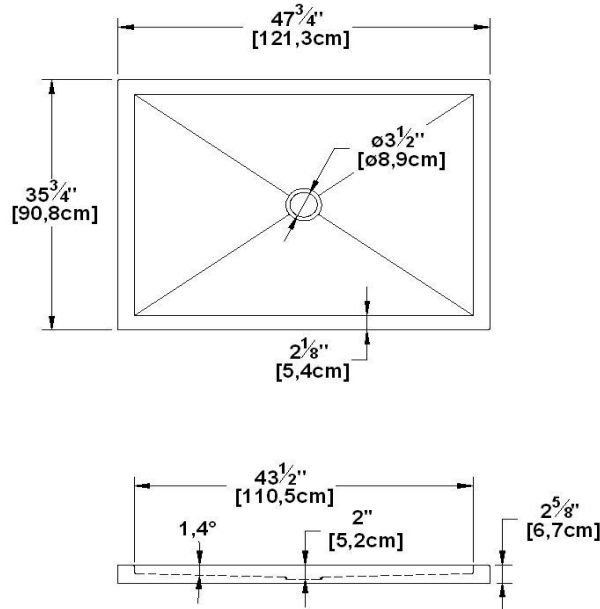

# Base 48x36

Product code : **BT4836**

Draft revision : **20150401084500**

External dimensions : **48" x 36" x 2,625" [121,9 cm x 91,4 cm x 6,7 cm]**

Material : **acrylic**

## Draft and specs

Specifications
Textured floor : <b>yes</b>
Footrest : <b>no</b>
Characteristics :

Remarks
<i>*all measures have a precision of <math>\pm 1/4"</math> (0,63cm)</i>
<i>*if a measure is present on one side only, part is symmetrical</i>