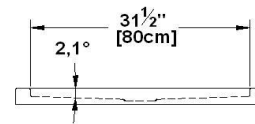

# Base 48x36

Product code : **BT4836**

Draft revision : **20150401084500**

External dimensions : **48" x 36" x 2,625" [121,9 cm x 91,4 cm x 6,7 cm]**

Material : **acrylic**

## Draft and specs

Specifications
Textured floor : <b>yes</b>
Footrest : <b>no</b>
Characteristics :

Remarks
<i>*all measures have a precision of <math>\pm 1/4"</math> (0,63cm)</i>
<i>*if a measure is present on one side only, part is symmetrical</i>