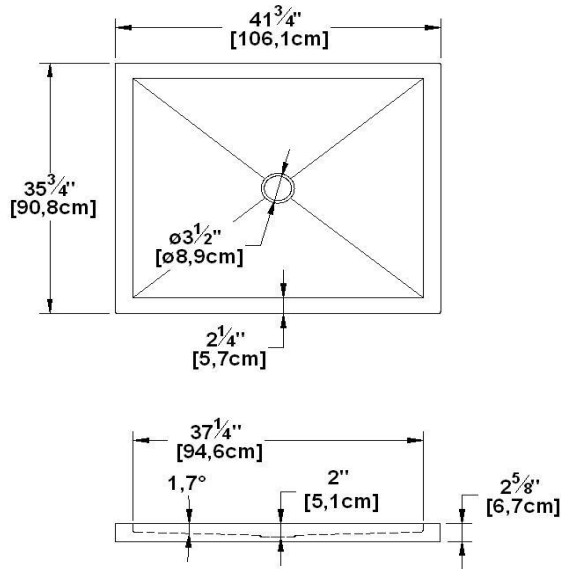

Base 42x36

Product code : **BT4236**

Draft revision : **20150401084500**

External dimensions : **42" x 36" x 2,625" [106,7 cm x 91,4 cm x 6,7 cm]**

Material : **acrylic**

Draft and specs

Specifications

Textured floor : **yes**
Footrest : **no**
Characteristics :

Remarks

*all measures have a precision of $\pm 1/4"$ (0,63cm)
*if a measure is present on one side only, part is symmetrical

*slope at the floor of the shower may not be represented

Options and installation