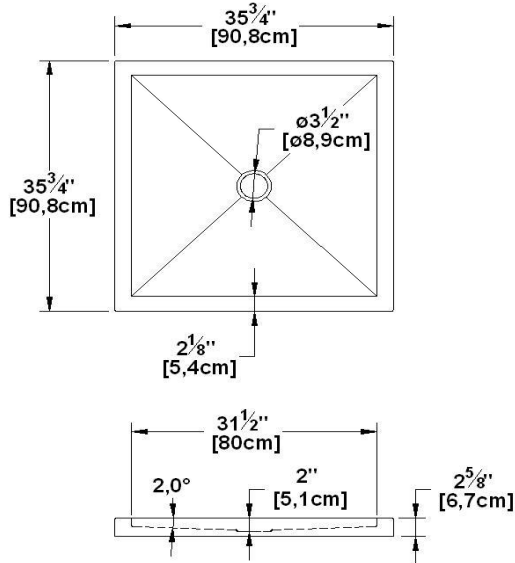

Base 36x36

Product code : **BT3636**

Draft revision : **20150401084500**

External dimensions : **36" x 36" x 2,625" [91,4 cm x 91,4 cm x 6,7 cm]**

Material : **acrylic**

Draft and specs

**slope at the floor of the shower may not be represented*

Specifications
Textured floor : yes
Footrest : no
Characteristics :

Remarks
<i>*all measures have a precision of $\pm 1/4"$ (0,63cm)</i>
<i>*if a measure is present on one side only, part is symmetrical</i>