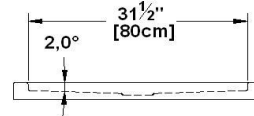

Base 36x36

Product code : **BT3636**

Draft revision : **20150401084500**

External dimensions : **36" x 36" x 2,625" [91,4 cm x 91,4 cm x 6,7 cm]**

Material : **acrylic**

Draft and specs

**slope at the floor of the shower may not be represented*

Specifications
Textured floor : yes
Footrest : no
Characteristics :

Remarks
<i>*all measures have a precision of $\pm 1/4"$ (0,63cm)</i>
<i>*if a measure is present on one side only, part is symmetrical</i>