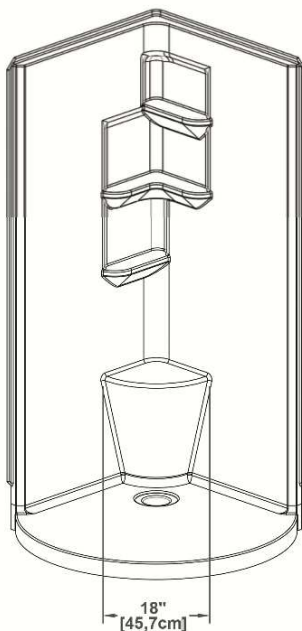

Reality 34 (2 sections)

Product code: **RE342S**

Nominal dimensions: **34" x 34" x 84" [86.4 cm x 86.4 cm x 213.4 cm]**

Material: **acrylic**

Draft revision : **20221208164325**

Draft and specs

Specifications

Textured floor: **yes**
Footrest: **yes**
Characteristics: **2 sections**

Remarks

All measures have a precision of $\pm 1/4"$ (0,63cm)
If a measure is present on one side only, part is symmetrical

Available options

Shower seat:
Shower door : **PRE3440 PRE3450
PRE3440BK**

Additional note(s):

IMPORTANT NOTE :

Specifications, dimensions and models are subject to change.
Visit our website <http://www.oceania-attitude.com> to access up-to-date dimensions and informations. In all cases, information on the website is the most up-to-date.