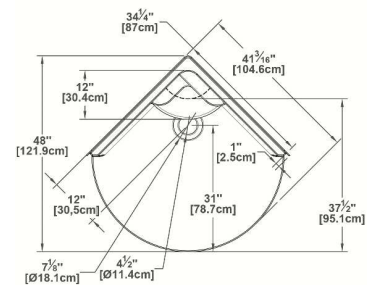

Reality 34 (2 sections)

Product code: **RE342S**

Nominal dimensions: **34" x 34" x 84" [86.4 cm x 86.4 cm x 213.4 cm]**

Material: **acrylic**

Draft revision : **20221208164325**

Draft and specs

Specifications

Textured floor: **yes**
Footrest: **yes**
Characteristics: **2 sections**

Remarks

All measures have a precision of $\pm 1/4"$ (0,63cm)
If a measure is present on one side only, part is symmetrical

Available options

Shower seat:
Shower door : **PRE3440 PRE3450
PRE3440BK**

Additional note(s):

IMPORTANT NOTE :

Specifications, dimensions and models are subject to change.
Visit our website <http://www.oceania-attitude.com> to access up-to-date dimensions and informations. In all cases, information on the website is the most up-to-date.