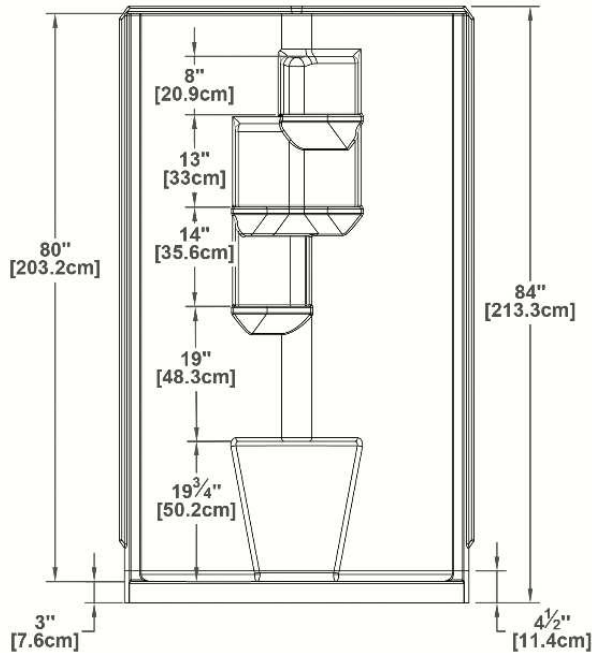

Reality 34 (2 sections)

Product code: **RE342S**

Nominal dimensions: **34" x 34" x 84" [86.4 cm x 86.4 cm x 213.4 cm]**

Material: **acrylic**

Draft revision : **20221208164325**

Draft and specs

Specifications

Textured floor: **yes**
Footrest: **yes**
Characteristics: **2 sections**

Remarks

All measures have a precision of $\pm 1/4"$ (0,63cm)
If a measure is present on one side only, part is symmetrical

Available options

Shower seat:
Shower door : **PRE3440 PRE3450
PRE3440BK**

Additional note(s):

IMPORTANT NOTE :

Specifications, dimensions and models are subject to change.
Visit our website <http://www.oceania-attitude.com> to access up-to-date dimensions and informations. In all cases, information on the website is the most up-to-date.