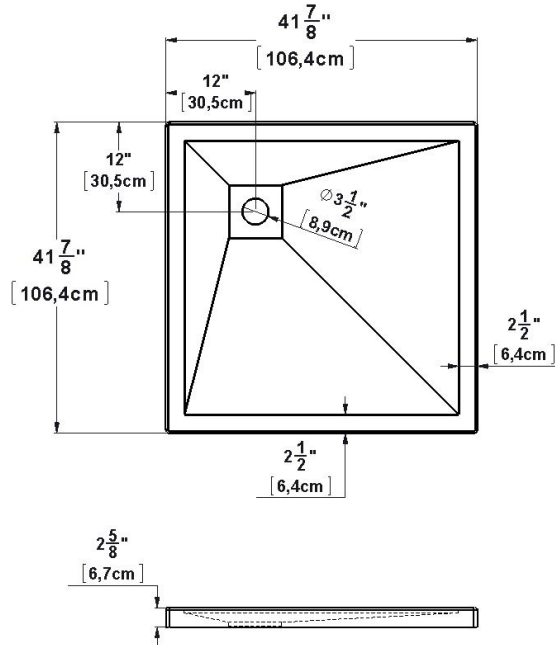

Base 42X42 corner drain

Product code: **SB424212**

Nominal dimensions: **42" x 42" x 2.625" [106.7 cm x 81.3 cm x 6.7 cm]**

Material: **acrylic**

Draft revision : **20241112155607**

Draft and specs

Specifications

Textured floor: **no**
Footrest: **no**
Characteristics: **corner base 12-12**

Remarks

All measures have a precision of $\pm 1/4$ " (0,63cm)
If a measure is present on one side only, part is symmetrical

Brides/Flange: X

Available options

Shower seat:
Shower door : **PB142 PB24242**

Additional note(s):

Aluminum tile Flanges supplied but NOT installed.

IMPORTANT NOTE :

Specifications, dimensions and models are subject to change.
Visit our website <http://www.oceania-attitude.com> to access up-to-date dimensions and informations. In all cases, information on the website is the most up-to-date.